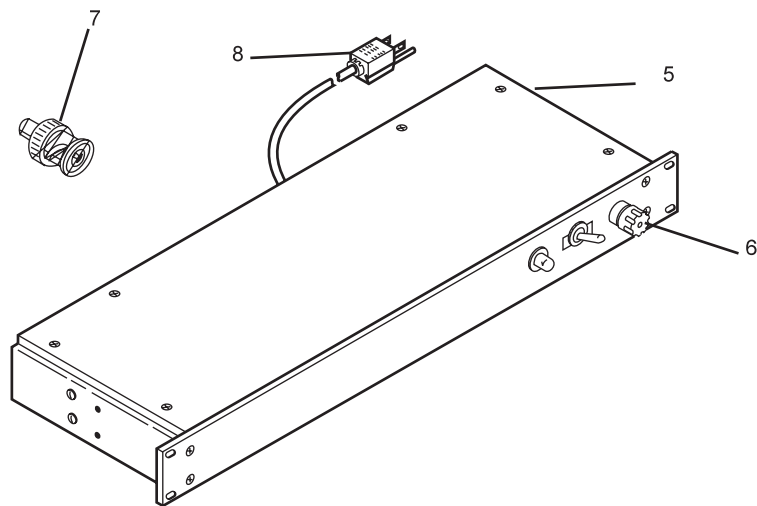

BowlerVision Equipment

Index No.	Part No.	Description
1.	68-860091-000	Audio Line Driver Assembly (1988 - 1990) (Brunswick Repair/Exchange)
2.	68-100143-000	Line Cord
3.	11-012274-001	Screw (#6-32 x 1/2")
4.	68-100540-000	Cover
5.	11-615028-000	Fused Switch
6.	68-860014-000	Audio Line Driver Assembly (1990 - Present) (Brunswick Repair/Exchange)
7.	11-685012-000	Quick-Blo Fuse (.5 Amp)
8.	11-685126-000	Fuse Holder