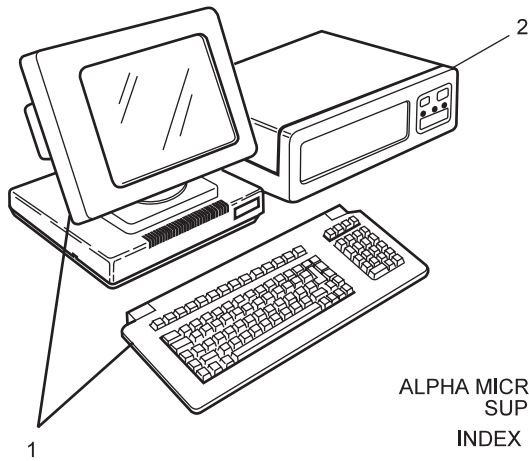

ALPHA MICRO COMPUTER
SUPPLIES
INDEX NOS. 5-9