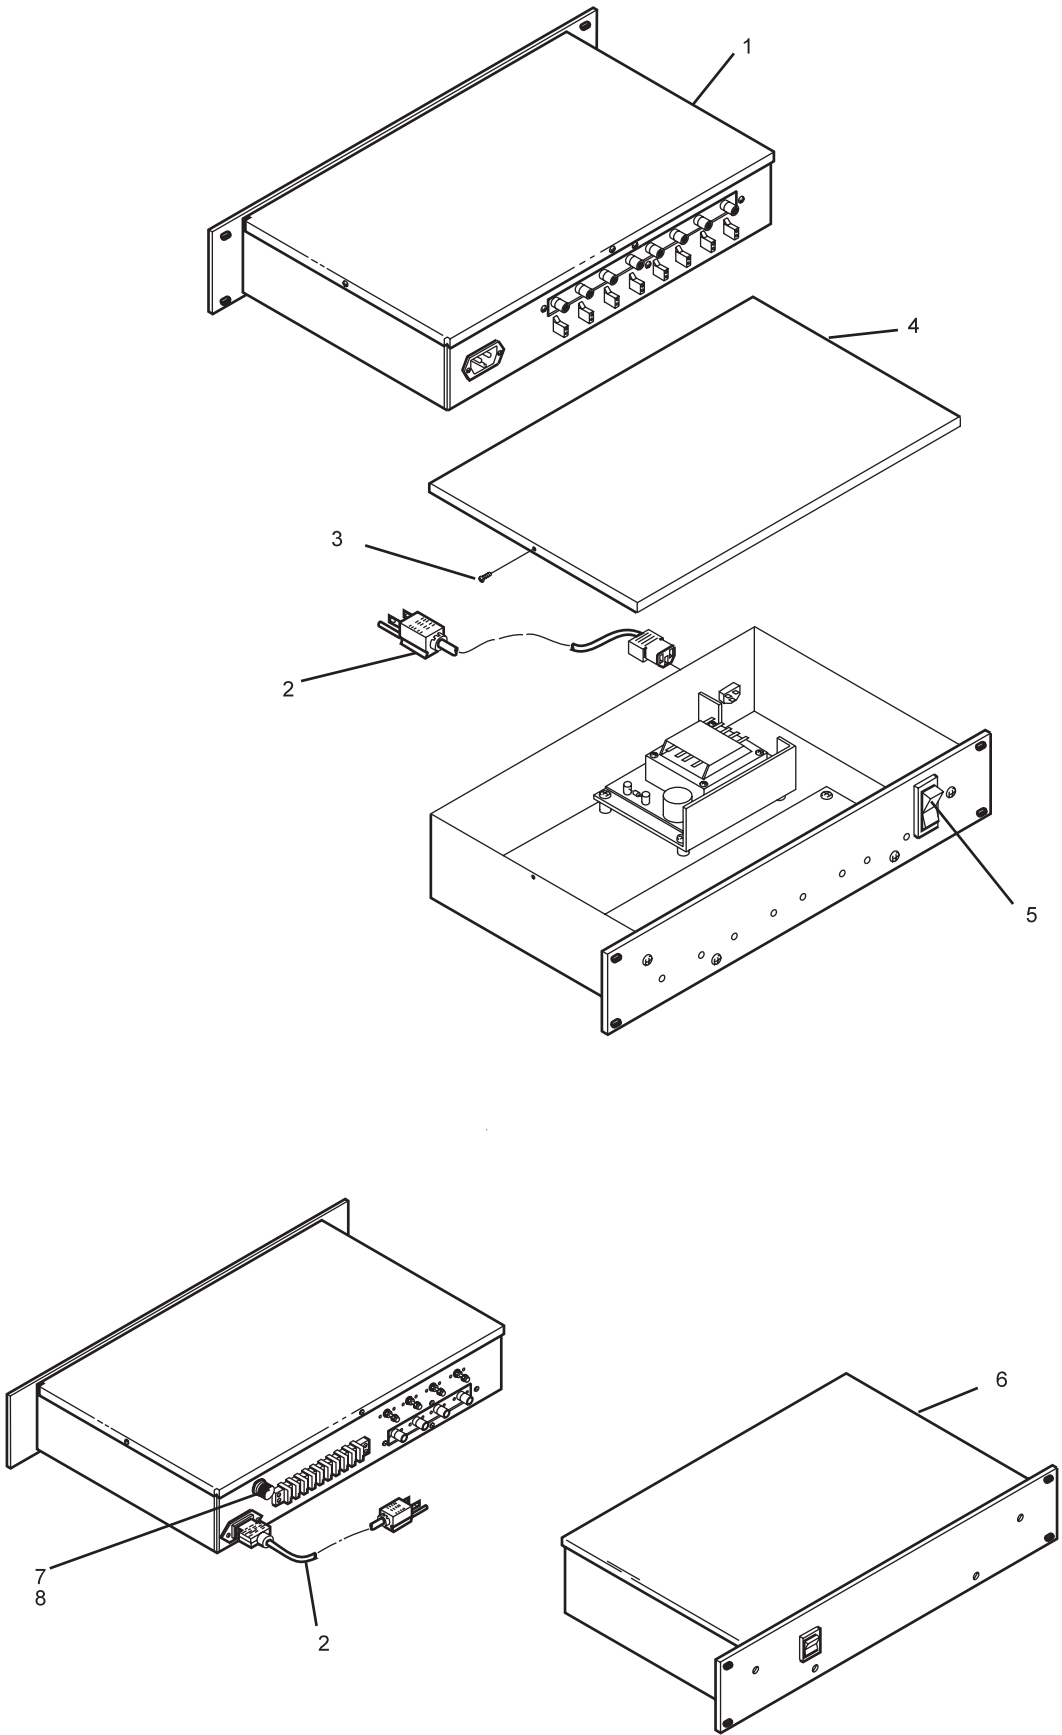

BowlerVision Audio Line Drivers

Index No.	Part Number	Description
1.	N.A.	AM 65 Terminal w/Keyboard
2.	N.A.	Alpha Micro 1200 CPU 8 Port Serial Expansion
3.	N.A.	T.I. 880 Printer
4.	67-860213-000	Printer Stand
5.	67-100030-000	Video Tape
6.	67-860250-000	Recap Forms (3 Part)
7.	67-860251-000	Paper
8.	67-100032-000	Ribbon
9.	67-860253-000	League Information Sheets
10.	57-860363-000	Wyse Monochrome Monitor
11.	N.A.	Wyse 3216 CPU w/Keyboard
	57-860388-000	8 Port Serial Expansion
12.	57-860413-000	Hayes Modem
13.	N.A.	Okidata Printer (replaces Panasonic Printer)
14.	57-860420-000	Printer Stand
15.	67-860049-000	Bowler Information
16.	61-860011-000	Team Registration
17.	57-860423-000	Ribbon
18.	57-860425-000	Tape Holder
19.	57-860424-000	Back-Up Tapes
20.	67-860055-000	5-1/4" Diskettes
21.	57-860422-000	Recap Forms (4 Part)
22.	57-860422-001	Recap Forms (3 Part)
23.	57-860422-002	Recap Forms (5 Part)
24.	*57-860588-000	500VA Uninterruptible Power Supply MM500/CP1 (115 VAC 60 Hertz)
25.	*57-860589-000	500VA Uninterruptible Power Supply MM500/CP2 (230 VAC 50 Hertz)

N.A. = No Longer Available

* To order a 500VA Uninterruptible Power Supply, call or write:

Pure Power Products, Inc.
24037 Acacia Drive, Suite 200
Redford, MI 48239
313-532-5900