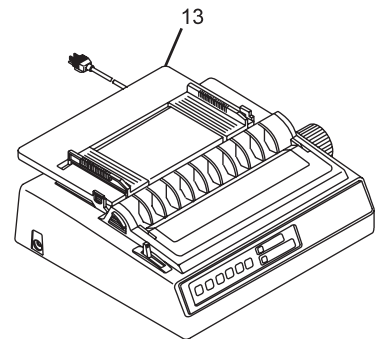

Office Computers