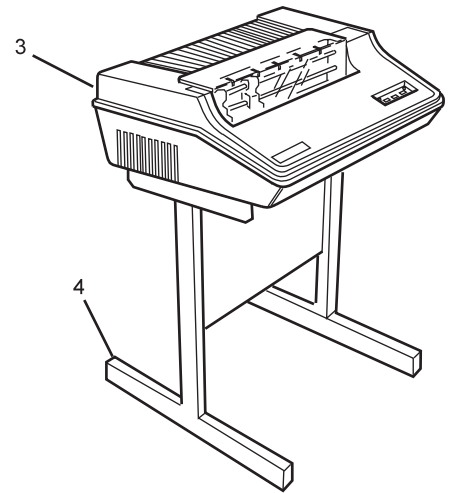

WYSE COMPUTER
SUPPLIES
INDEX NOS. 15-23