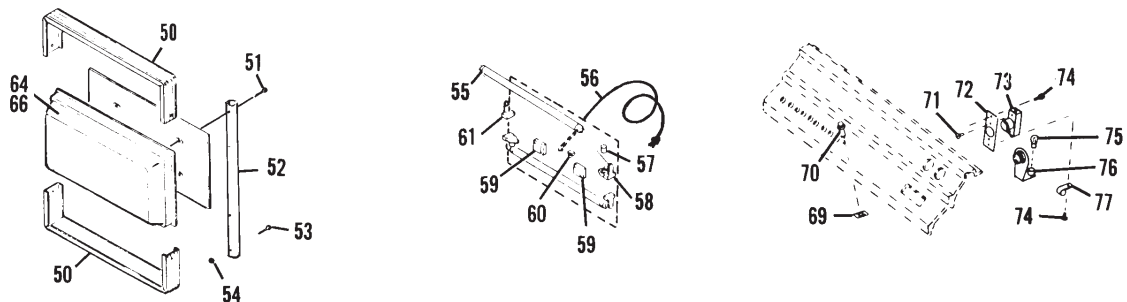

N.A. = No Longer Available

* Not Illustrated

NOTE: Used on Astroline models Serial #260 thru 2963, 3100 and up, all Astro 2 models and all "2000" model Lustre Kings.

Lustre King Ball Conditioner Illuminated Sign & Control Box Assembly

Lustre King Ball Conditioner Illuminated Sign & Control Box Assembly