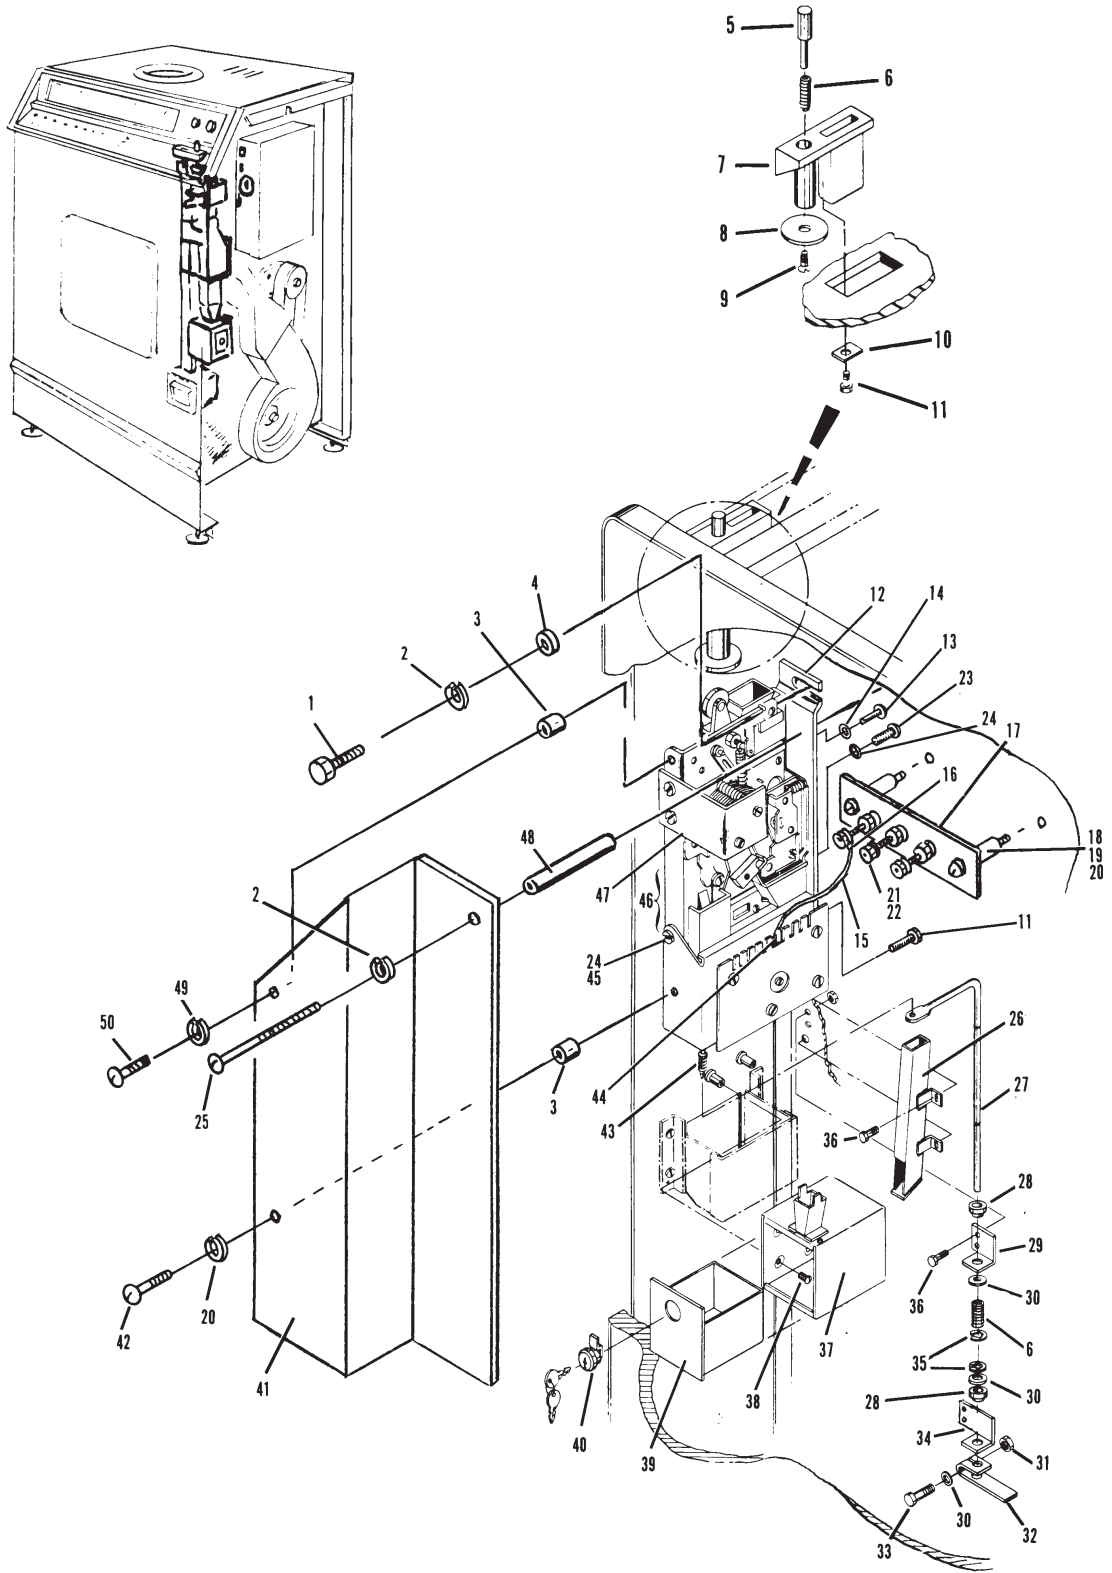

Lustr King Ball Conditioner Coin Mechanisms

Index			Index		
No.	Part No.	Description	No.	Part No.	Description
1.	*14-860137-002	N.A. Single Coin (25¢) Conversion Kit - Complete	25.	14-400466-000	N.A. Stepper Switch Assy. (25¢)
	*N.A.	Single Coin (Canada 25¢) Conversion Kit - Complete		N.A.	Stepper Switch Assy. (50¢)
2.	N.A.	C.R. Pan Hd. Machine Screw (8-32 x 1/2")	26.	14-400458-000	N.A. Coin Channel
3.	14-400461-000	N.A. Upper Coin Slide Assembly	27.	14-400464-000	N.A. Lower Coin Slide
4.	11-170102-001	Self Locking Nut (8-32)	28.	N.A.	Grommet
5.	11-190528-001	Flat Washer	29.	**14-400484-002	USA - 25¢
6.	14-400472-000	N.A. Rejector Lever		14-400484-003	N.A. Canada - 25¢
7.	10-386225-000	N.A. Spacer (5/32 x 9/54)		**N.A.	Japan - 100 Yen
8.	11-022276-001	N.A. C.R. Pan Hd. Machine Screw w/Nylok (6-32 x 5/8")		**N.A.	Germany - 1 Deutschmark
9.	11-680002-000	N.A. Connector Plug (4 Con- tacts)		**N.A.	Yugoslavia - 1 Dinar
10.	11-612301-000	N.A. Contact		**N.A.	France - 1 Franc
11.	14-400479-000	N.A. Coin Deflector		**N.A.	Switzerland - 1 Franc
12.	N.A.	Slt'd. Rd. Hd. Machine Screw (10-32 x 1/2")		**N.A.	Italy - 100 Lira
13.	N.A.	Coin Return Cup		**N.A.	Spain - 25 Peseta
14.	11-680101-000	Connector Plug (3 Con- tacts)		**N.A.	Belgium - 5 Franc
15.	11-680302-000	Terminal		**N.A.	Sweden - 1 Krona
16.	11-680201-000	Receptacle (3 Contacts)		**N.A.	England - 10 Pence
17.	11-680301-000	Terminal		**N.A.	Holland - 1 Guilder
18.	N.A.	Nylon Bushing		**N.A.	Venezuela - 1 Bolivar
19.	14-400482-000	N.A. Coin Box and Chute Assy.		**N.A.	Austria - 5 Shilling
20.	11-010024-001	N.A. Slt'd. Hex Hd. Machine Screw (6-32 x 1/2")		**N.A.	Australia - 20¢
21.	N.A.	Mounting Bracket		**N.A.	Malasia - 20¢
22.	N.A.	Accumulator Box		**N.A.	South Korea - 500 Won
23.	N.A.	Slt'd. Rd. Hd. Sems Machine Screw (8-32 x 5/16")		**N.A.	Saudi Arabia - 1 Riyal
24.	11-170002-001	Self Locking Nut (6-32)	30.	11-672703-000	N.A. Stepper Coil
			31.	11-672704-000	Reset Coil
			32.	14-400496-000	Coin Rejector Coil
			33.	11-195006-001	Lockwasher (#6)
			34.	11-195010-001	Lockwasher (#10)

N.A. = No Longer Available

* Not Illustrated

** Service parts for the Coin Mechanisms (Index No. 29) are not stocked by Brunswick. They must be obtained from:
Coin Mechanisms, Inc.,
817 Industrial Drive
Elmhurst, Illinois 60126.
Telephone: (708) 924-7070.

Lustre King Ball Conditioner Coin Mechanisms