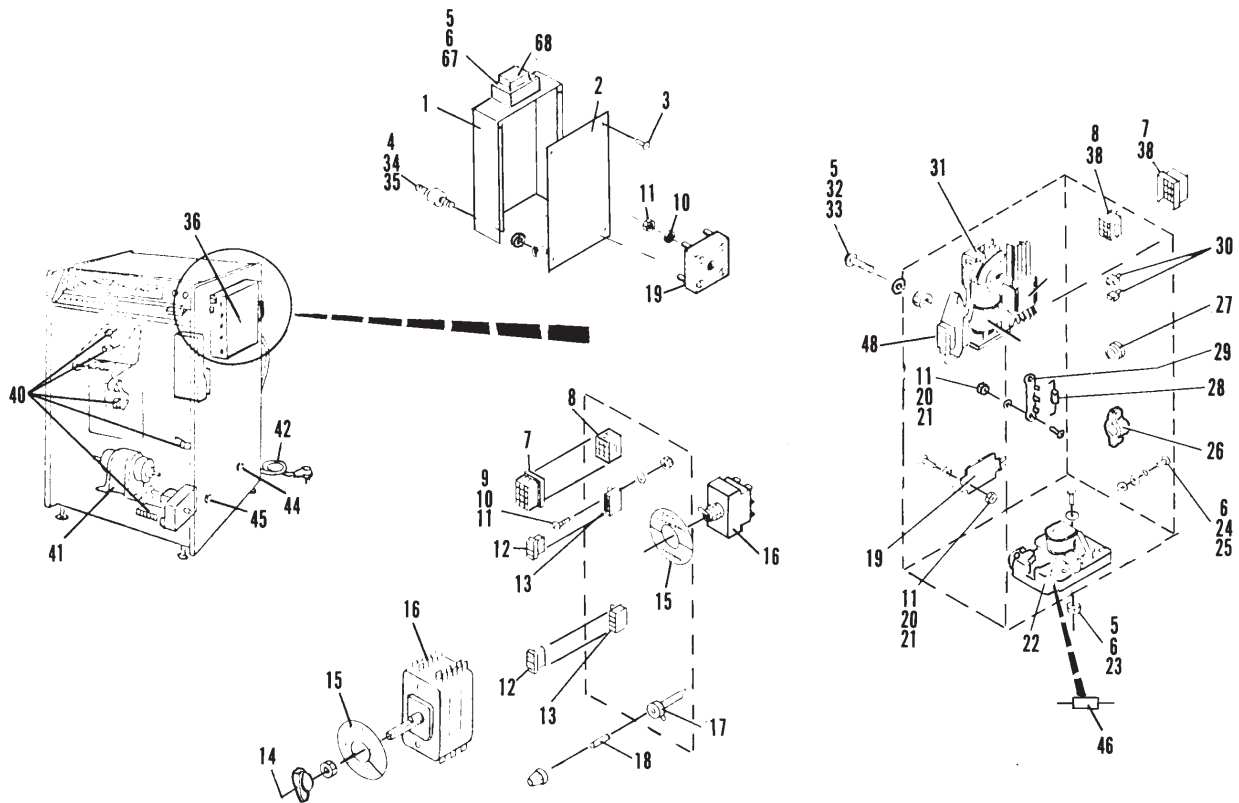

N.A. = No Longer Available

* Not Illustrated

NOTE: Used on Astroline models Serial #260 thru 2963, 3100 and up, all Astro 2 models and all "2000" model Lustre Kings.

Lustre King Ball Conditioner Illuminated Sign & Control Box Assembly

Lustre King Ball Conditioner Illuminated Sign & Control Box Assembly