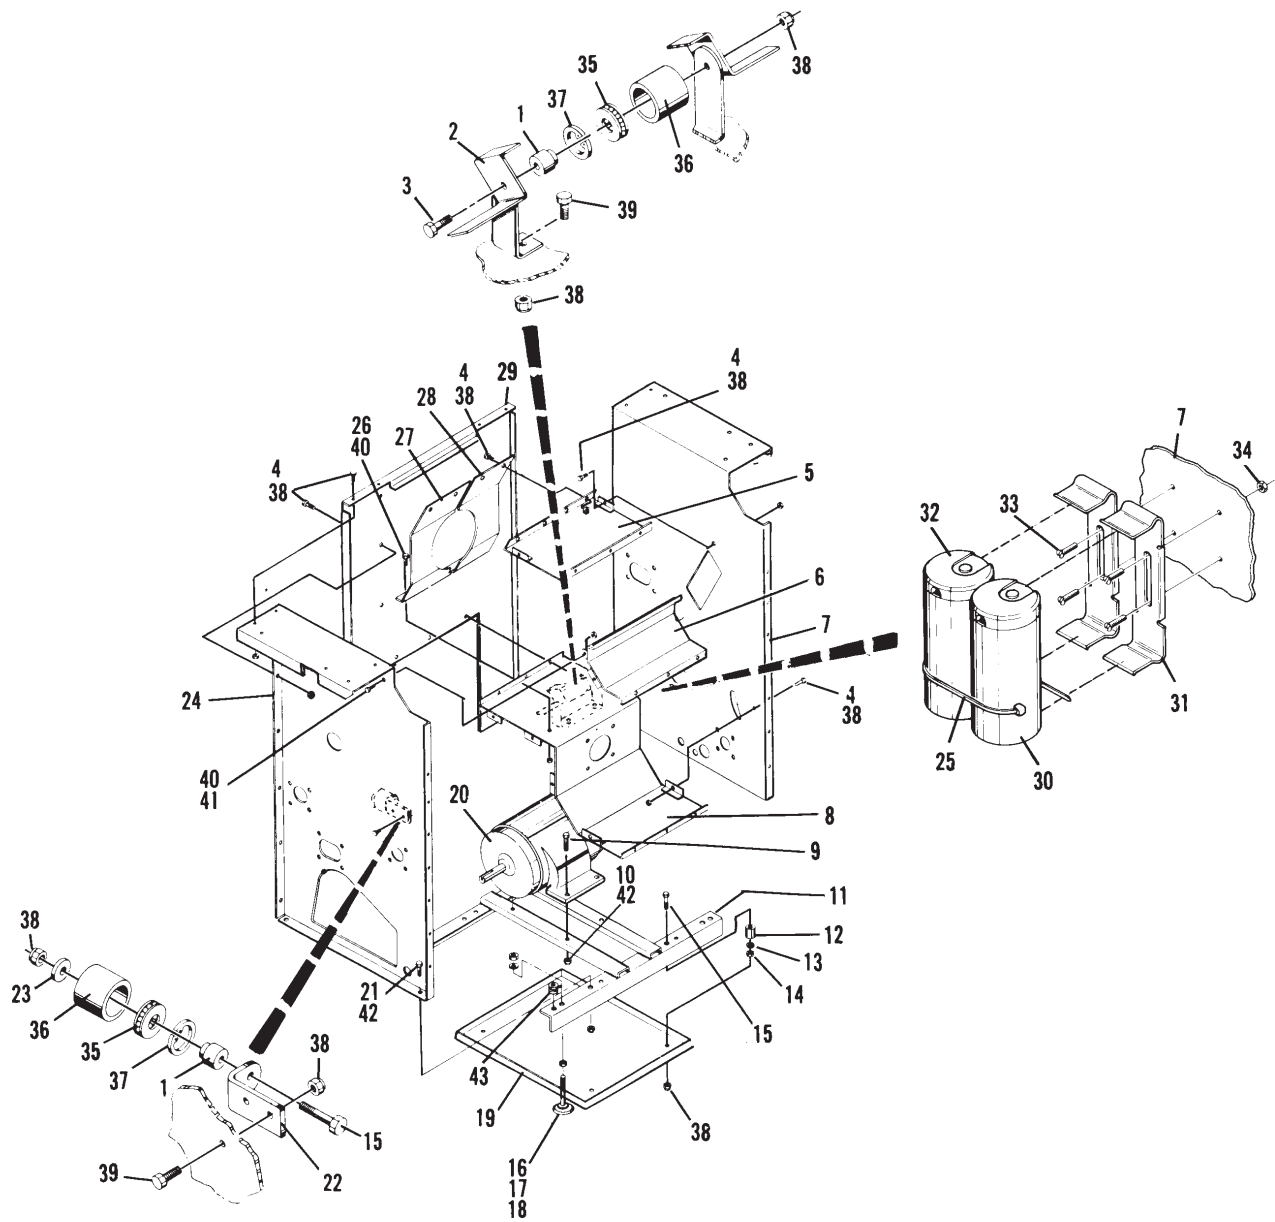

Lustre King Ball Conditioner Cabinet & Frame Assembly

Index			Index		
No.	Part No.	Description	No.	Part No.	Description
1.	11-253008-001	N.A. Plug Button	32.	N.A.	Decal (Black/Gold)
2.	N.A.	C.R. Rd. Hd. Self Tapping Screw (#8 x 1/2")		N.A.	Decal (Astroline Black/White)
3.	11-195008-001	Lockwasher (#8)	14-400492-010	N.A.	Decal - "2000" Black/White (25¢ - 50¢ - $1.00)
4.	N.A.	Ball Ring (Gray)	14-400492-012	N.A.	Conversion Decal (50¢ - 75¢ - $1.00)
5.	14-400230-002	N.A. Ball Ring - (Brown)	14-400492-022	N.A.	Decal - "2000" Black/ White (50¢ - 75¢ - $1.00)
	N.A.	Top Assembly (Gray)			Control Panel Only
	N.A.	Top Assembly ("2000" Brown Spatter)	33.	N.A.	End Bock
6.	14-400165-000	Filter Gasket	34.	N.A.	Self Tapping Hex Hd. Washer Screw (#8 x 3/8")
7.	14-400147-000	Filter	35.	11-081010-001	N.A. Decal (Black/Gold)
8.	14-400164-000	Filter Retainer	36.	N.A.	Decal (Blue/White)
9.	11-149003-001	Self Locking Wing Nut (10-24)	37.	N.A.	Hex Hd. Cap Screw (10-24 x 1/2")
10.	14-400167-000	Cover Gasket (10-7/8")	38.	11-010081-001	Hex Hd. Cap Screw (10-24 x 3/4")
11.	14-400166-000	Cover Gasket (13-3/4")	39.	10-386143-000	Spacer
12.	N.A.	Flat Socket Hd. Cap Screw (5/16-18 x 1-1/2")	40.	N.A.	R.H. Side Panel Assy. (Wood Grain)
13.	N.A.	Countersunk Lockwasher (5/16)		N.A.	R.H. Side Panel Assy. - Gray (Both Sides)
14.	11-014091-004	N.A. C.R. Flat Hd. Machine Screw (10-24 x 1-1/8")		N.A.	R.H. Side Panel Assy. - Gray (Outside) White (Inside)
15.	N.A.	Quick Release Fastener	14-400491-000	N.A.	R.H. Side Panel Assy. - Astro 2 White
16.	N.A.	L.H. Side Panel Assy. (Wood Grain)		N.A.	R.H. Side Panel Assy. - "2000" Ermine White
	N.A.	L.H. Side Panel Assy. - Gray (Both Sides) Serial #2175 and up.	41.	N.A.	Lock w/2 Keys
	N.A.	L.H. Side Panel Assy. - Gray (Both Sides)	42.	11-640051-000	Flush Handle Lock w/2 Keys
	N.A.	L.H. Side Panel Assy. - Gray (Outside) and White (Inside)	43.	N.A.	Brace
	14-400491-000	N.A. L.H. Side Panel Assy. (Astro 2 White)	44.	11-190010-001	Hex Hd. Cap Screw (1/4-20 x 3/4")
	N.A.	L.H. Side Panel Assy. "2000" (Ermine White)	45.	11-170007-001	Flat Washer (1/4)
17.	14-400289-000	Lock Screw Bracket	46.	14-400250-000	Self Locking Nut (1/4-20)
18.	11-014192-004	N.A. C.R. Flat Hd. Machine Screw (5/16-18 x 1-1/4")	47.	14-400247-000	N.A. Buffing Wheel Adjustment Template
19.	11-170009-001	Self Locking Nut (5/16-18)	48.	N.A.	Roller Adjustment Template
20.	N.A.	L.H. Angle Bracket	49.	11-082096-001	N.A. Rubber Bumper
21.	N.A.	R.H. Angle Bracket	50.	14-400272-000	N.A. Self Tapping C.R. Rd. Hd. Screw (#10 x 1")
22.	11-170005-001	Self Locking Nut (10-24)	51.	N.A.	Grommet
23.	N.A.	Front Panel Assy. (Gray)	52.	11-001060-001	Rubber Bumper
	N.A.	Front Panel Assy. (Astro 2 Brown)	53.	11-125004-001	Hex Hd. Cap Screw (10-24 x 5/8")
	N.A.	Front Panel Assy. ("2000" Brown Spatter)	54.	N.A.	Hex Nut (10-24)
24.	N.A.	Front Moulding		N.A.	Decal - "Door Opens" (Black/Gold)
25.	11-190006-001	Flat Washer (#10)		N.A.	Decal - "Door Opens" (Blue/White)
26.	11-195010-001	Lockwasher (#10)	55.	N.A.	Flat Washer
27.	N.A.	Self Tapping Hex Hd. Washer Screw (#10 x 1/2")	56.	10-386180-000	Spacer (3/16 x 1/4)
28.	N.A.	Coin Receptacle Front			
29.	N.A.	Coin Return Cup			
30.	N.A.	Slt'd. Rd. Hd. Machine Screw (10-32 x 1/2")			
31.	N.A.	Front Panel Assy. (Copper Spatter)			
	N.A.	Front Panel Assy. (Astroline Gray)			
	N.A.	Front Panel Assy. ("2000" Ermine White Spatter)			

N.A. = No Longer Available

Lustre King Ball Conditioner Cabinet & Frame Assembly