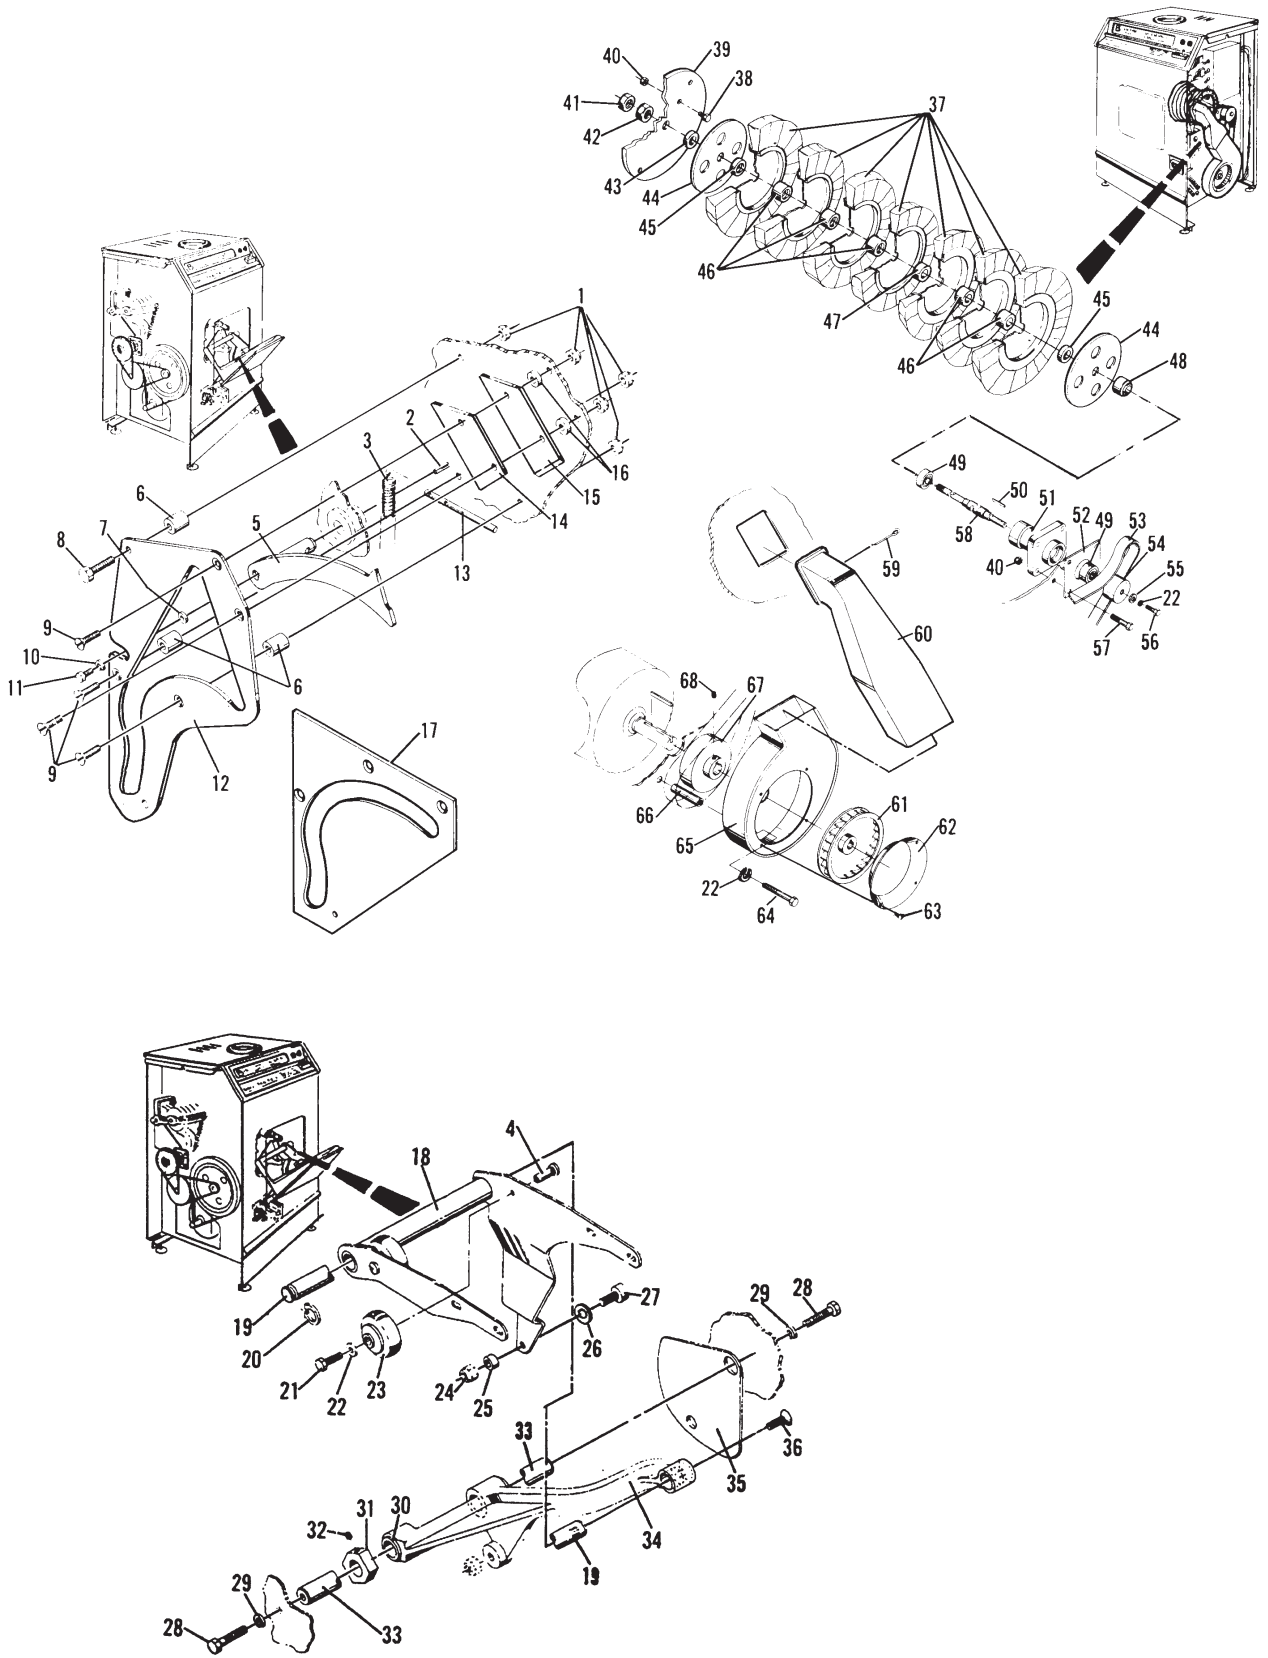

**Lustré King Ball Conditioner
Cam Assembly, Cradle Assembly,
Buffing Wheel & Ventilation System**

Index			Index		
No.	Part No.	Description	No.	Part No.	Description
1.	11-001060-001	Hex Hd. Cap Screw (10-24 x 5/8")	26.	N.A.	Coin Tube Assembly
2.	11-195010-001	Lockwasher (#10)	27.	N.A.	Rod
3.	10-386143-000	N.A. Spacer (25/64 x 1/4)	28.	N.A.	Nylon Bearing
4.	11-190006-001	Flat Washer (#10)	29.	N.A.	Upper Rod Guide
5.	N.A.	Plunger	30.	11-190010-001	Flat Washer (1/4)
6.	14-400190-000	Spring	31.	11-170007-001	Self Locking Nut (1/4-20)
7.	14-400145-000	N.A. Coin Insert	32.	N.A.	Reset Lever
8.	14-400186-000	N.A. Special Washer	33.	11-001184-001	Hex Hd. Cap Screw (1/4-20 x 1")
9.	11-007021-001	Flat Socket Hd. Cap Screw (6-32 x 3/8")	34.	N.A.	Lower Rod Guide
10.	N.A.	Insert Bracket	35.	11-537015-001	N.A. Retaining Ring
11.	11-081010-001	N.A. Self Tapping Hex Hd. Washer Screw (#8 x 3/8")	36.	N.A.	Hex Hd. Cap Screw (8-32 x 7/16")
12.	N.A.	Mounting Bracket	37.	N.A.	Coin Chute and Box Assy.
13.	N.A.	Slt'd. Rd. Hd. Machine Screw (6-32 x 1/4")	38.	11-010076-001	Slt'd. Hex Hd. Cap Screw (10-24 x 3/8")
14.	11-198001-001	External Tooth Lockwasher (#6)	39.	N.A.	Coin Box Only
15.	N.A.	Wire Assembly	*40.	11-640001-000	N.A. Lock Assembly w/Keys
16.	11-612006-000	N.A. Terminal	41.	N.A.	Mechanism Cover
17.	N.A.	Terminal Block	42.	N.A.	Slt'd. Rd. Hd. Machine Screw (6-32 x 1/2")
18.	N.A.	Spacer	43.	N.A.	Spring
19.	N.A.	Slt'd. Rd. Hd. Machine Screw (6-32 x 1-1/2")	44.	N.A.	Terminal
20.	11-195006-001	Lockwasher (#6)	45.	N.A.	Slt'd. Rd. Hd. Machine Screw (8-32 x 3/16")
21.	11-190002-001	Flat Washer (#6)	**46.	N.A.	Rejector and Accumulator Assembly
22.	11-125001-001	Hex Nut (6-32)	47.	N.A.	Mounting Bracket
23.	N.A.	Slt'd. Rd. Hd. Machine Screw (8-32 x 1/4")	48.	10-386147-000	N.A. Spacer (7/32 x 2-1/2)
24.	11-198002-001	External Tooth Lockwasher (#8)	49.	11-195008-001	Lockwasher (#8)
25.	N.A.	Slt'd. Rd. Hd. Machine Screw (10-24 x 2-1/2")	50.	N.A.	Slt'd. Rd. Hd. Machine Screw (8-32 x 1/2")

N.A. = No Longer Available

* To secure additional keys, order directly from: Chicago Lock Company, 4311 W. Belmont Avenue, Chicago, Illinois 60640. Specify Lock Model #3786-6T and individual key number.

** Service parts for the Coin Mechanism (Index No. 46) are not stocked by Brunswick. Please refer to the Service Manual (14-400003-000) for the name and address of a National Rejector Repair Station near you.

NOTE: Conversion to quarters only order part number 14-860137-000.

Lustre King Ball Conditioner Coin Mechanisms