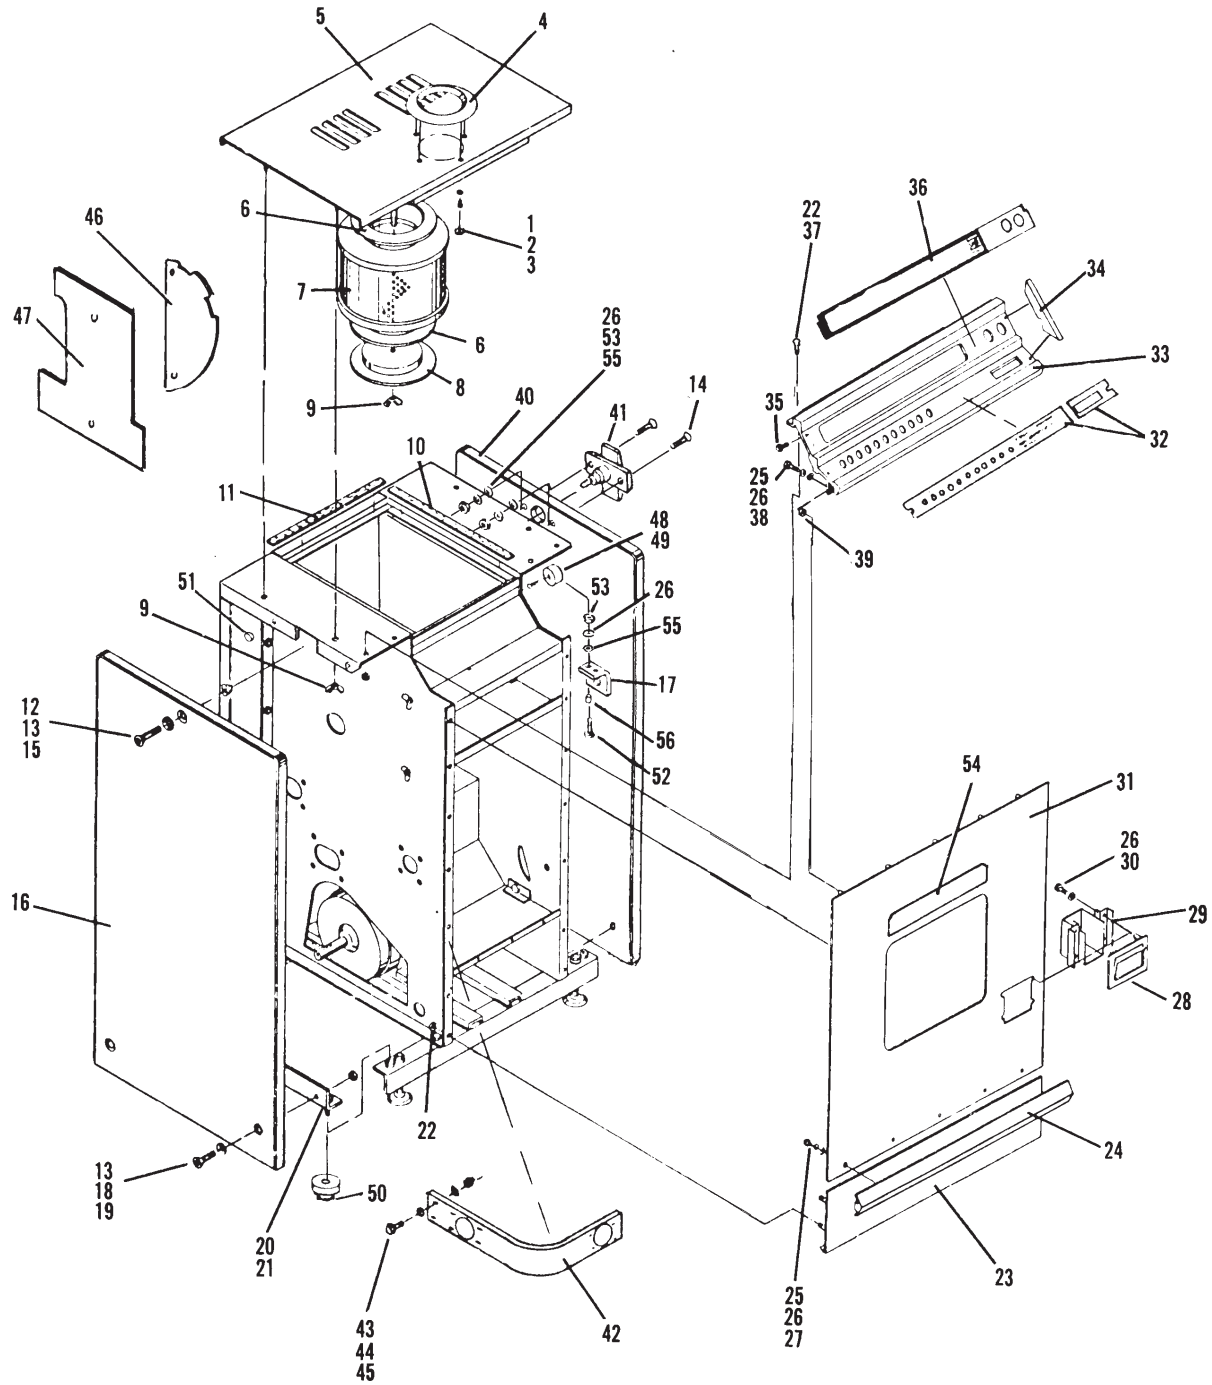

Index			Index		
No.	Part No.	Description	No.	Part No.	Description
1.	N.A.	Door Only ("2000" White Spatter)	40.	N.A.	Spring
	N.A.	Door Assembly - Complete ("2000" White Spatter)	41.	11-170011-001	Self Locking Nut (3/8-16)
2.	N.A.	Emblem Assembly	42.	N.A.	Mounting Plate
3.	14-400222-000	N.A. Door Seal	43.	11-345158-001	Roll Pin (.125 x 3/4)
4.	11-001056-001	N.A. Hex Hd. Cap Screw (10-24 x 3/8")	44.	10-386147-000	N.A. Spacer (7/32 x 2-1/2)
5.	11-195010-001	Lockwasher (#10)	45.	11-107119-001	Slt'd. Rd. Hd. Machine Screw (10-32 x 3")
6.	11-001182-001	Hex Hd. Cap Screw (1/4-20 x 3/4")	46.	N.A.	Brace
7.	11-190010-001	Flat Washer (1/4)	47.	N.A.	Timing Cam
8.	11-170007-001	Self Locking Nut (1/4-20)	48.	11-001096-001	Hex Hd. Cap Screw (10-32 x 3/8")
9.	14-400047-000	Spring	49.	11-070019-001	N.A. Slt'd. Rd. Hd. Machine Screw (4-40 x 3")
10.	N.A.	Door Track	50.	10-705039-000	N.A. Gear Motor
11.	11-001194-001	Hex Hd. Cap Screw (1/4-20 x 2-1/2")	51.	11-001098-001	N.A. Hex Hd. Cap Screw (10-32 x 1/2")
12.	11-001192-001	Hex Hd. Cap Screw (1/4-20 x 2")	52.	11-050001-000	N.A. Woodruff Key (3/32 x 1/2)
13.	11-421104-000	Oilite Bearing	53.	14-400054-000	N.A. Crank
14.	N.A.	Bracket	54.	11-421116-000	Oilite Bearing
15.	N.A.	Spacer	55.	11-101553-001	Set Screw w/ Nylok (10-24 x 3/8")
16.	11-170000-001	Self Locking Nut (4-40)	56.	10-386129-000	Spacer (17/64 x 15/32)
17.	14-400225-000	N.A. Backing Plate	57.	14-400032-000	Crank Link
18.	11-617501-000	Fabric Insulator	58.	14-400035-000	N.A. Spring
19.	11-107012-001	Slt'd. Rd. Hd. Machine Screw (4-40 x 1-1/4")	59.	11-190511-001	Flat Washer
20.	11-170106-001	Self Locking Nut (1/4-20)	60.	11-530012-001	Retaining Ring
21.	14-400068-000	Spacer	61.	11-001185-001	Hex Hd. Cap Screw (1/4-20 x 1-1/8")
22.	14-400105-000	N.A. Guide Roller	62.	11-195014-001	Lockwasher (1/4)
23.	11-430037-000	Ball Bearing	63.	N.A.	Slt'd. Rd. Hd. Machine Screw (6-32 x 3/4")
24.	11-531504-000	Retaining Ring	64.	11-195006-001	Lockwasher (#6)
25.	11-616014-000	Switch	65.	14-600002-000	Case w/Bearings
26.	N.A.	Blue Emblem	66.	N.A.	Cover w/Bearings
27.	N.A.	Carriage Bolt (10-24 x 3/4")	67.	N.A.	Stator
28.	N.A.	Name Plate	68.	N.A.	Slt'd. Rd. Hd. Machine Screw (6-32 x 1/4")
29.	N.A.	Push On Fastener	69.	N.A.	Rotor Assembly
30.	N.A.	Door Only (Astroline Gray)	70.	N.A.	Bracket Assembly
	N.A.	Door Assembly - Complete (Astroline Gray)	71.	14-600005-000	Solenoid
31.	N.A.	Oilite Bearing	72.	14-600007-000	Plunger
32.	N.A.	Flat Washer	73.	N.A.	Brake Hub Assembly
33.	11-176006-001	Keps Nut (10-24)	74.	N.A.	Brass Washer
34.	N.A.	Door Only (Astro 2 White)	75.	N.A.	Slt'd. Rd. Hd. Machine Screw (6-32 x 5/16")
	N.A.	Door Assembly - Complete (Astro 2 White)	76.	N.A.	Spring
35.	14-600011-000	N.A. Oilite Bearing	77.	N.A.	Set Screw (8-32 x 3/16")
36.	N.A.	Astro 2 Emblem	78.	N.A.	Lever Arm
37.	11-107009-001	N.A. Slt'd. Rd. Hd. Machine Screw (4-40 x 7/8")	79.	11-107034-001	Slt'd. Rd. Hd. Machine Screw (6-32 x 1-3/4")
38.	11-190000-001	Flat Washer (#4)	80.	N.A.	#4 Gear Assy. (1-3/4" Dia.)
39.	14-400067-000	N.A. Connector Shaft	81.	14-600012-000	N.A. #2 Gear Assy. (1-3/8" Dia.)
			82.	N.A.	Output Gear Assembly (2-3/4" Dia.)
			83.	N.A.	Oilite Bearing

N.A. = No Longer Available

Lustre King Ball Conditioner Door Mechanism, Track & Door Motor Assembly