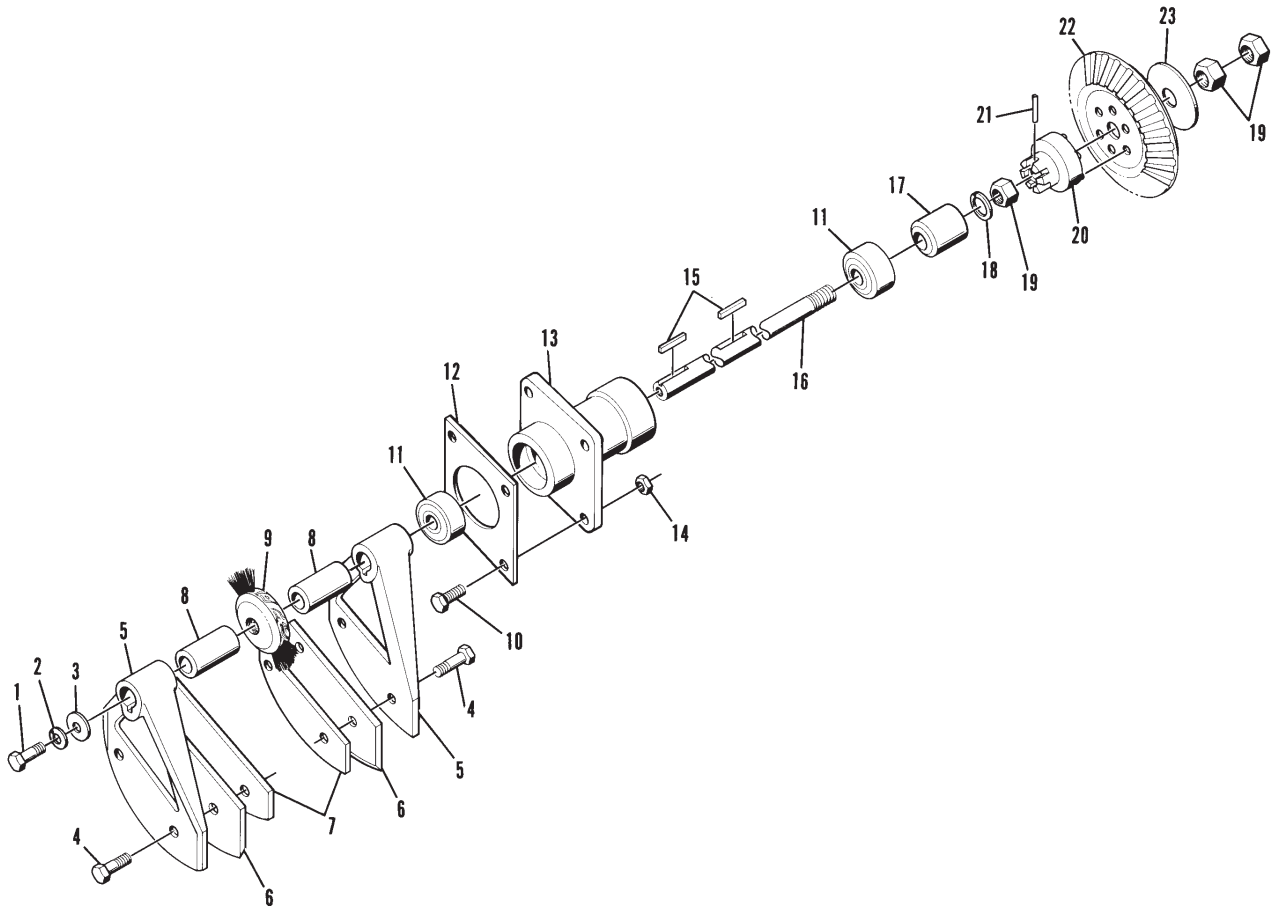

N.A. = No Longer Available

Lustre Kleen Ball Conditioner Compound Actuator Assembly

**Lustré Kleen Ball Conditioner
Compound Actuator Assembly**

Index

No.	Part No.		Description
1.	11-001182-001		Hex Hd. Screw (1/4-20 x 3/4")
2.	11-195014-001		Lockwasher (1/4)
3.	11-190530-001		Flat Washer (9/32)
4.	11-001062-001		Hex Hd. Screw (#10-24 x 3/4")
5.	14-400021-000	N.A.	Oscillator Arm
6.	14-400022-000		Rubber Bumper
7.	14-400029-000	N.A.	Backing Plate
8.	N.A.		Spacer
9.	14-400223-000		Brush
10.	11-001264-001		Hex Hd. Bolt (5/16-18 x 1")
11.	11-430028-000		Ball Bearing
12.	14-400030-000		Support Plate
13.	14-400027-000	N.A.	Bearing Housing
14.	11-170009-001		Locknut (5/16-18)
15.	12-100187-009		Square Key
16.	N.A.		Shaft
17.	12-400321-000		Spacer
18.	11-195020-001		Lockwasher (5/8)
19.	11-125213-001		Hex Nut (5/8-18)
20.	11-360415-001		Spirol Pin (5/32 x 1-1/8")
21.	12-400322-000		Adjusting Nut
22.	12-400317-002		Gear
23.	12-400323-000		Special Washer

N.A. = No Longer Available

**Lustre Kleen Ball Conditioner
Oscillator Assembly**

**Lustre Kleen Ball Conditioner
Oscillator Assembly**

Index

No.	Part No.		Description
1.	14-400202-000	N.A.	Air Duct
2.	11-335269-001	N.A.	Pin (1/8 x 3")
3.	11-101578-001	N.A.	Set Screw (1/4-20 x 3/8)
4.	10-635117-000		Flat Belt
	14-600032-000		V-Belt
5.	14-400037-000		Flat Motor Pulley
	N.A.		V-Belt Pulley - 5-1/4" O.D.
6.	10-386140-000	N.A.	Spacer (9/32 x 2-7/16)
7.	10-725025-000	N.A.	Blower Housing
8.	11-195014-001		Lockwasher (1/4)
9.	11-001196-001		Hex Hd. Screw (1/4-20 x 3")
10.	10-725051-000	N.A.	Blower Housing
11.	N.A.		Inlet Ring
12.	11-082030-001	N.A.	Hex Hd. Machine Screw (#6 x 1/4)