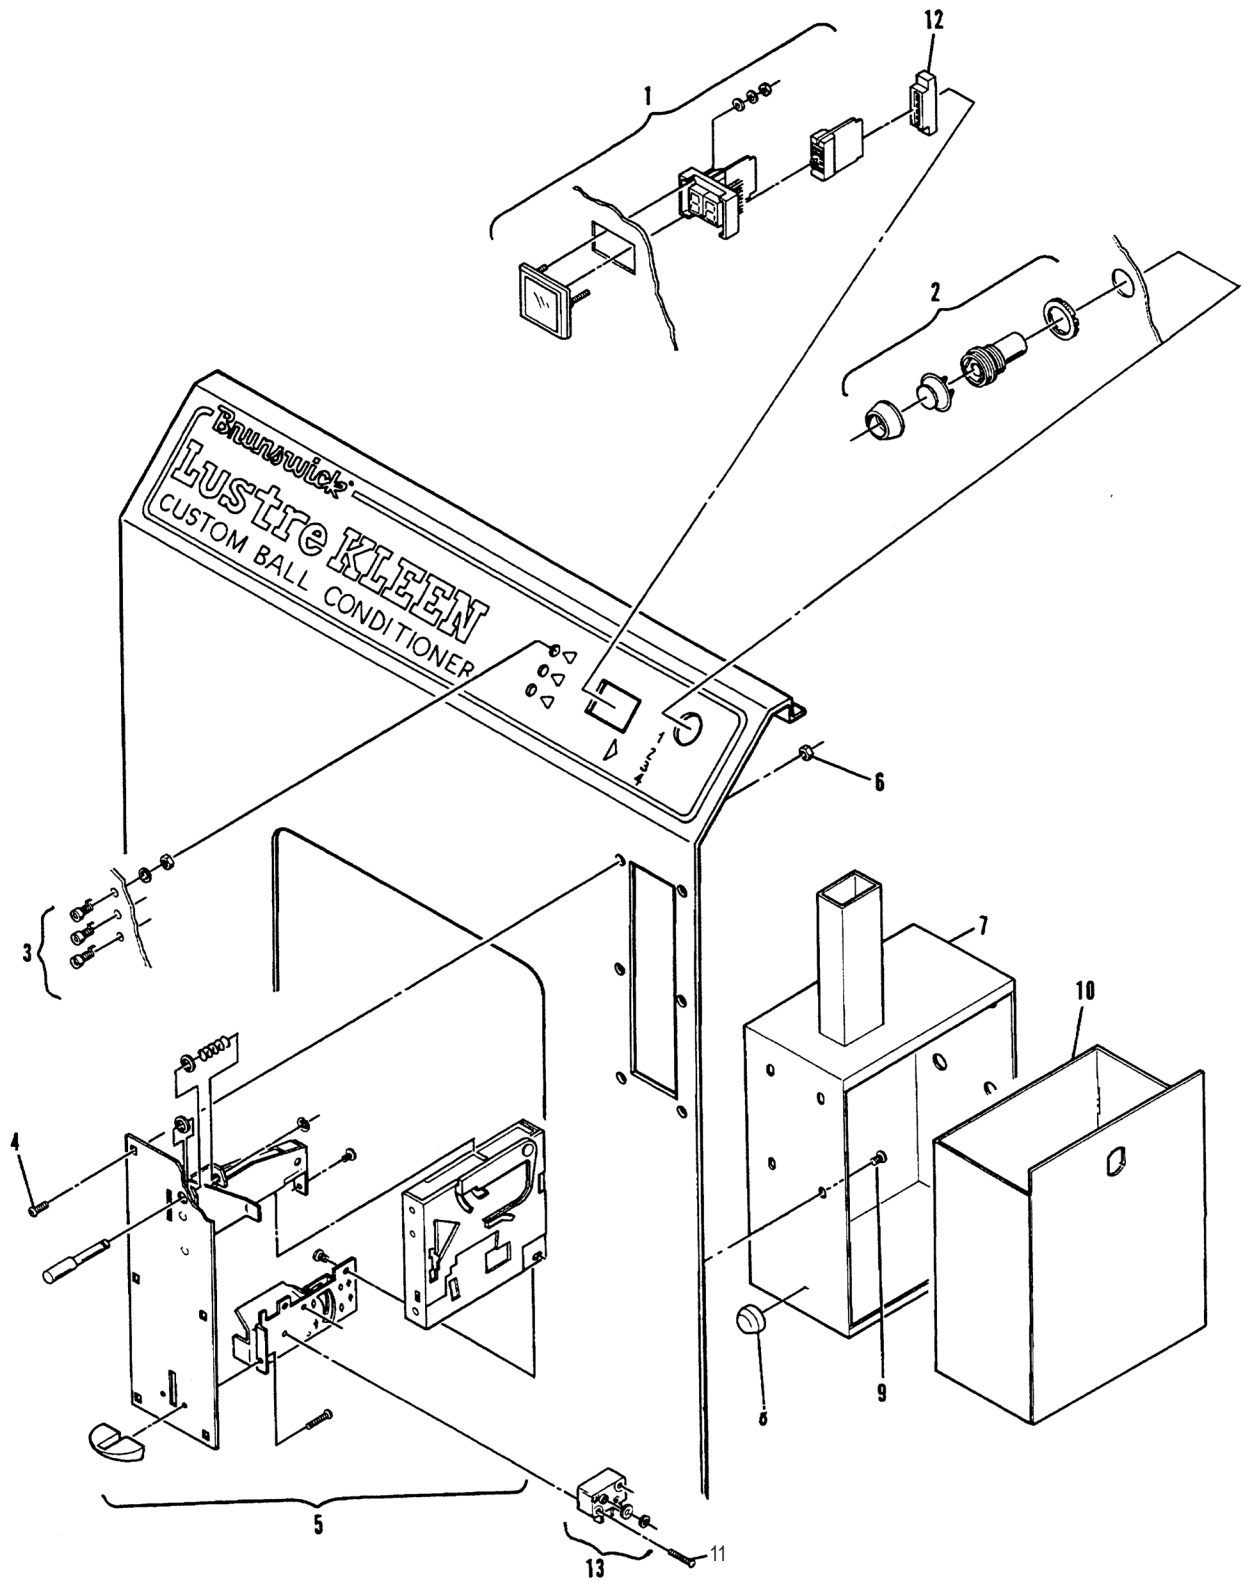

Index

No.	Part No.		Description
1.	61-100197-000	N.A.	LED Display Assembly
2.	61-100212-000		Start Button Assembly
3.	61-100199-000		LED Lights Assembly
4.	11-006118-001		Button Hd. Hex Socket Screw (#10-32 x 1/2")
5.	61-100182-000	N.A.	Coin Mechanism Assembly
6.	11-170006-001		Locknut (#10-32)
7.	61-100151-000	N.A.	Outer Holder Assembly
8.	61-100220-000	N.A.	Rubber Bumper
9.	11-013092-001	N.A.	Machine Screw (#10-32 x 1/4")
10.	61-100152-000	N.A.	Coin Box
11.	11-107007-001	N.A.	Rd. Hd. Screw (#4-40 x 5/8")
12.	61-100195-000	N.A.	Connector
13.	11-615054-000	N.A.	Micro Switch

N.A. = No Longer Available

**Lustre Kleen Ball Conditioner
Coin Mechanism & Control Panel Assemblies**