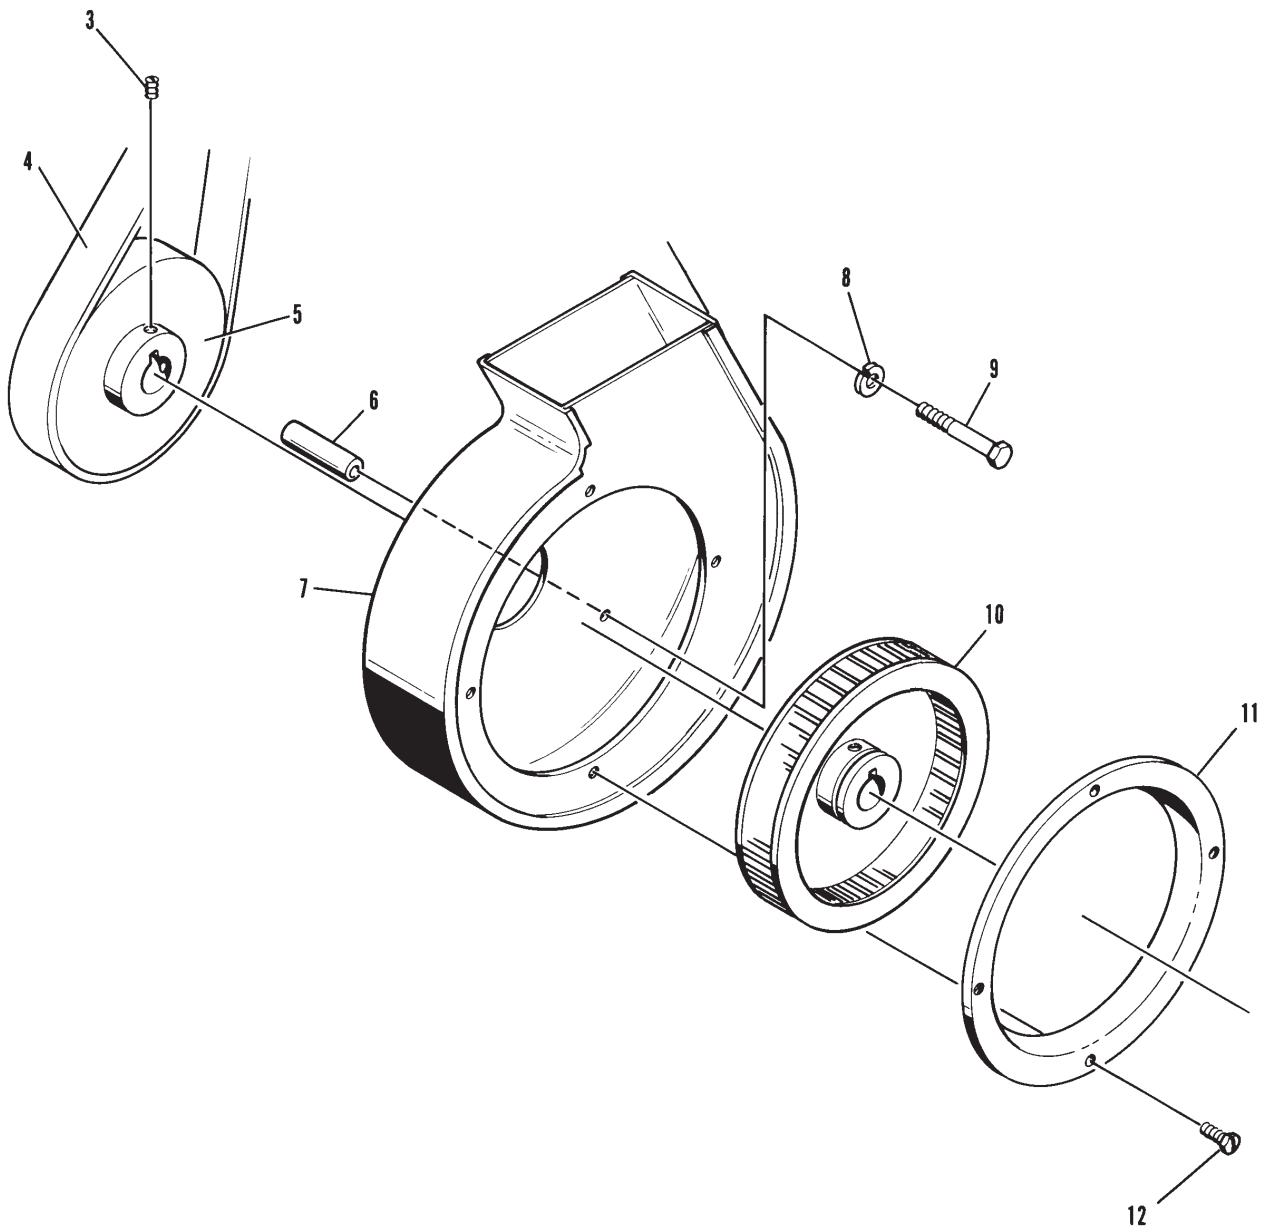

Index

No.	Part No.		Description
1.	14-400202-000	N.A.	Air Duct
2.	11-335269-001	N.A.	Pin (1/8 x 3")
3.	11-101578-001	N.A.	Set Screw (1/4-20 x 3/8)
4.	10-635117-000		Flat Belt
	14-600032-000		V-Belt
5.	14-400037-000		Flat Motor Pulley
	N.A.		V-Belt Pulley - 5-1/4" O.D.
6.	10-386140-000	N.A.	Spacer (9/32 x 2-7/16)
7.	10-725025-000	N.A.	Blower Housing
8.	11-195014-001		Lockwasher (1/4)
9.	11-001196-001		Hex Hd. Screw (1/4-20 x 3")
10.	10-725051-000	N.A.	Blower Housing
11.	N.A.		Inlet Ring
12.	11-082030-001	N.A.	Hex Hd. Machine Screw (#6 x 1/4)

N.A. = No Longer Availabe

**Lustre Kleen Ball Conditioner
Ventilation System**

**Lustre Kleen Ball Conditioner
Ventilation System**