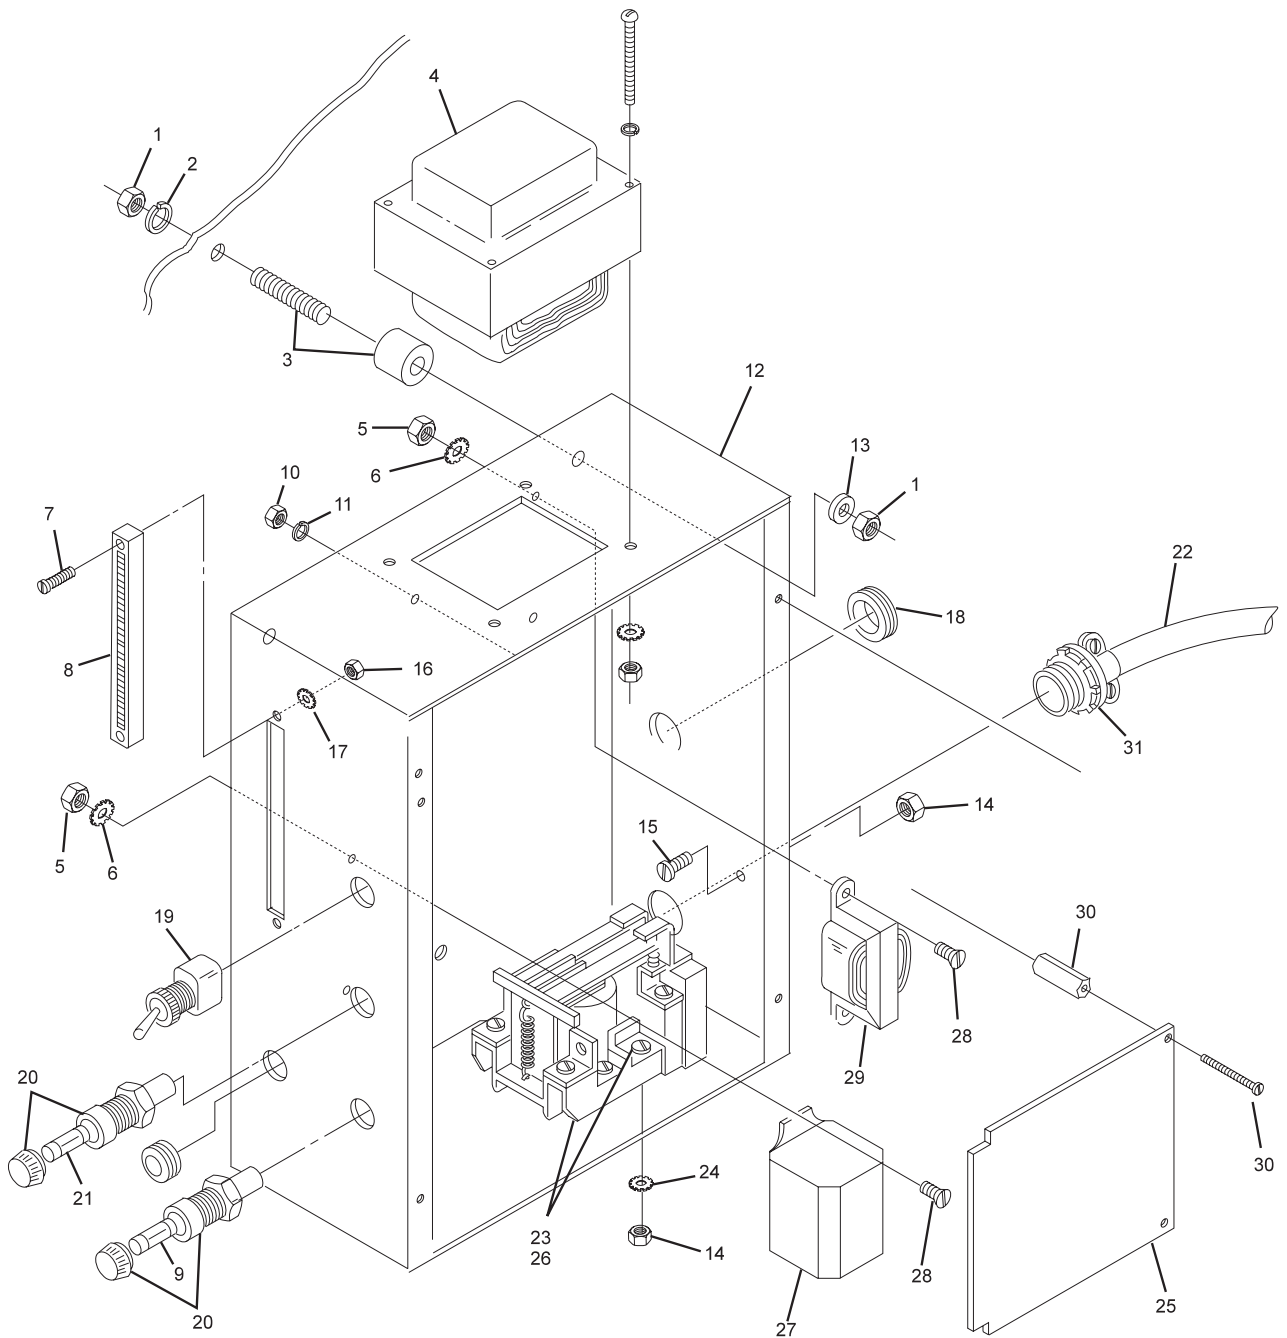

Index

No.	Part No.		Description
1.	11-125007-001		Hex Nut (1/4-20)
2.	11-199005-004	N.A.	Lockwasher (1/4)
3.	N.A.		Vibration Mount
4.	14-400446-000	N.A.	Transformer Assembly
5.	11-125003-001		Hex Nut (#8-32)
6.	11-198002-001		External Tooth Lockwasher (#8)
7.	11-107010-001		Rd. Hd. Screw (#4-40 x 1")
8.	61-100188-000		Edge Connector
9.	11-684015-000		Slow Blow Fuse (15 Amp)
10.	11-125001-001		Hex Nut (#6-32)
11.	11-198001-001		External Tooth Lockwasher (#6)
12.	N.A.		Electrical Box
13.	11-191010-001	N.A.	Flat Washer (1/4)
14.	11-125005-001		Hex Nut (#10-32)
15.	11-013096-001	N.A.	Pan Hd. Screw (#8-32 x 3/8")
16.	11-125000-001		Hex Nut (#4-40)
17.	11-198000-001	N.A.	Lockwasher (#4)
18.	61-100215-000	N.A.	Grommet (1/2")
19.	11-615512-000		Switch
20.	N.A.		Fuse Holder w/Cap
21.	12-750225-000	N.A.	Slow Blow Fuse (1 Amp)
	11-684104-000	R.O.	Slow Blow Fuse (1 Amp)
22.	N.A.		Power Cord
23.	61-100184-000		Relay
24.	11-198003-001		External Tooth Lockwasher (#10)
25.	14-860187-000	N.A.	Programmable Printed Circuit Board Assembly
	N.A.		Circuit Board Assembly (.50, .75 & 1.00)
	N.A.		Circuit Board Assembly (.50, 1.00 & 1.50)
26.	11-013098-001	N.A.	Pan Hd. Screw (#10-32 x 5/8")
27.	61-100185-000		Relay (UADC12)
28.	11-013060-001		Pan Hd. Screw (#8-32 x 1/2")
29.	61-100183-000		Transformer
30.	61-100222-000	N.A.	Spacer
31.	N.A.		Strain Relief
32.	*N.A.		Cover Plate
33.	*N.A.		Sheet Metal Screw (#8 x 1/2")
34.	*11-028024-001	N.A.	Flat Hd. Screw (#6-32 x 3/8")

N.A. = No Longer Available

R.O. = Replacement Option

* = Not Illustrated

**Lustre Kleen Ball Conditioner
Electrical Control Box Assembly**

**Luster Kleen Ball Conditioner
Electrical Control Box Assembly**