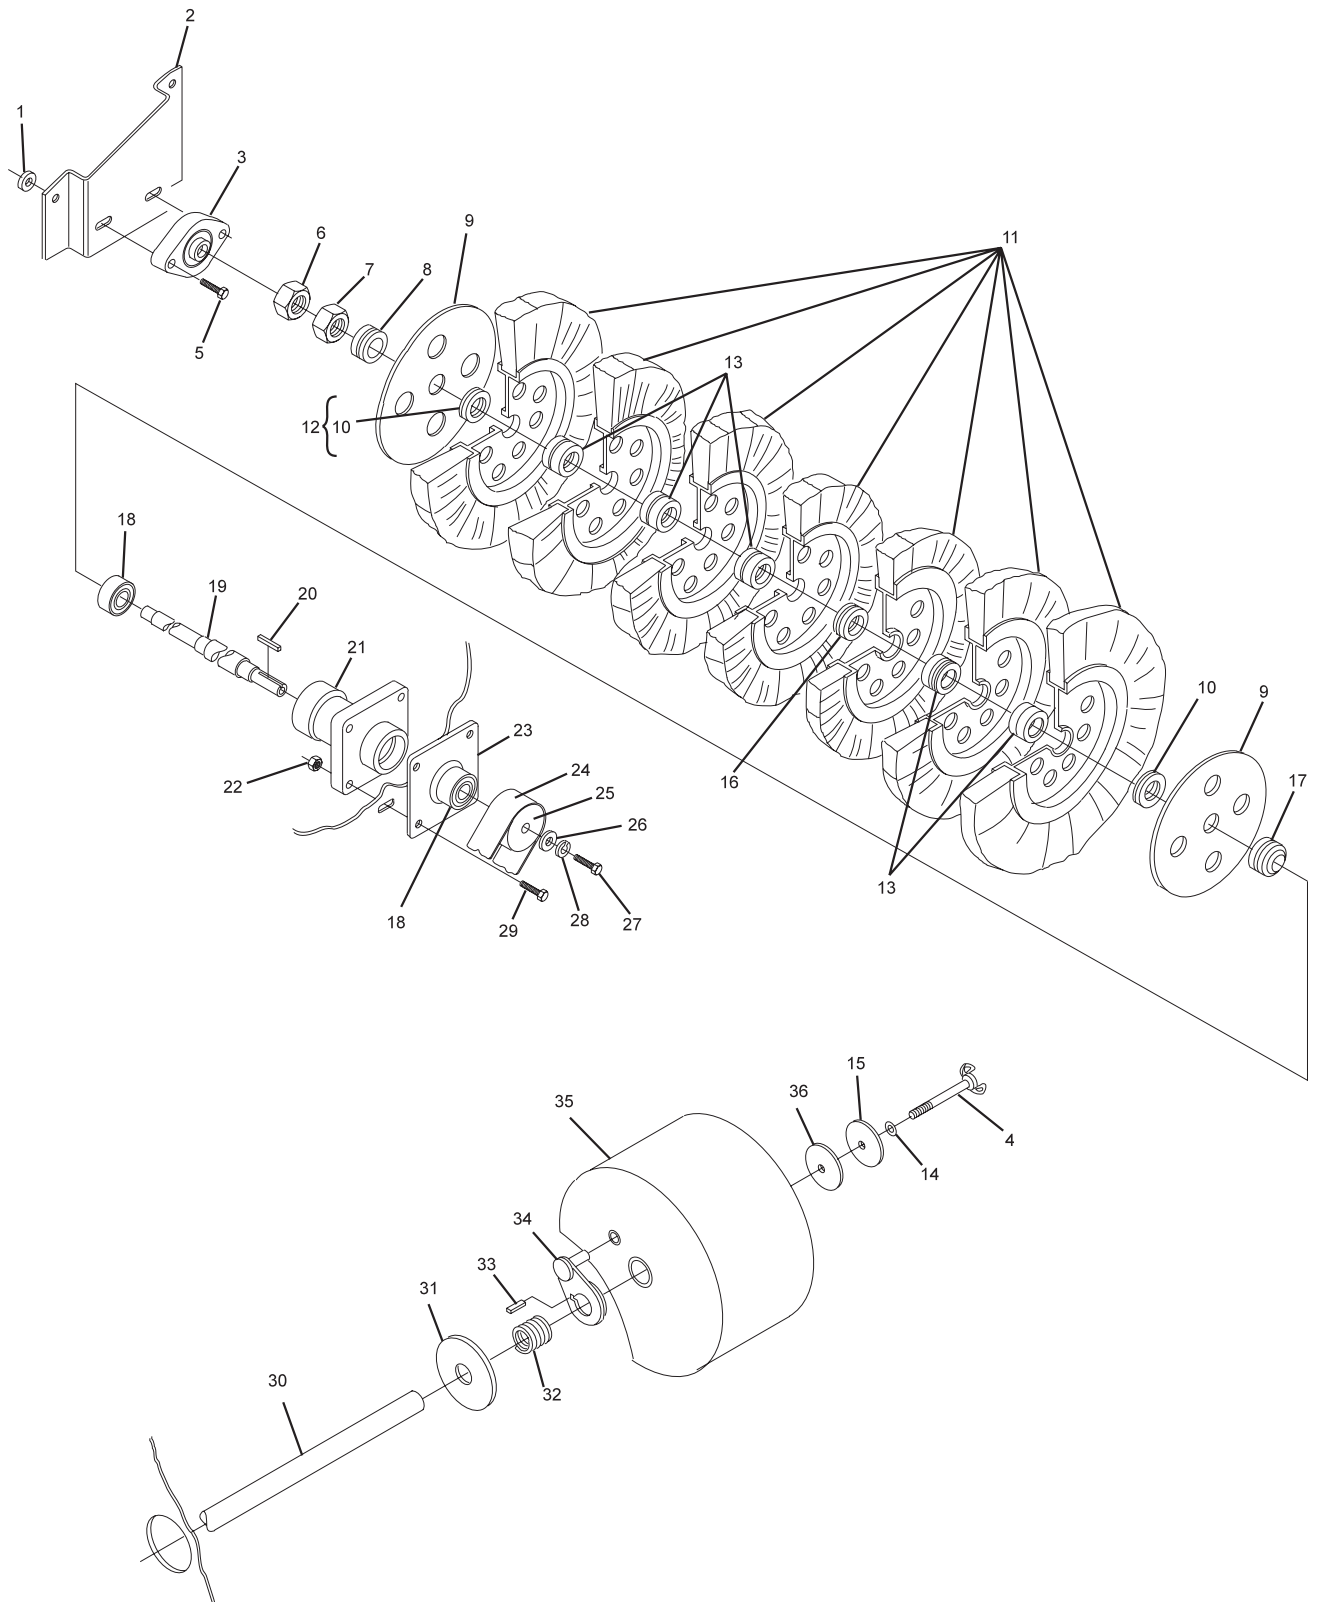

Index

No.	Part No.		Description
1.	11-131503-001	N.A.	Hex Flanged Nut (5/16-18)
2.	61-100124-000	N.A.	Buffer Bearing Bracket
3.	61-100123-000		Buffer Shaft Bearing (Altered)
4.	14-400288-000		Thumb Screw Assembly
5.	11-001265-001		Hex Hd. Screw (5/16-18 x 1-1/8")
6.	11-125262-001	N.A.	Hex Nut (5/8-11)
7.	11-126113-001		Hex Nut (5/8-11)
8.	14-400308-003	N.A.	Spacer
9.	14-400276-000		Plate
10.	14-400310-000	N.A.	Spacer
11.	14-860021-000		Buffing Wheel Brush Assembly
12.	14-860131-000	N.A.	Spacers (Complete Set)
13.	14-400307-000	N.A.	Spacer
14.	11-198003-001		Lockwasher (#10)
15.	11-190537-001	N.A.	Flat Washer (7/32)
16.	14-400308-002	N.A.	Spacer
17.	14-400309-000	N.A.	Spacer
18.	11-430028-000		Ball Bearing
19.	61-100102-000		Shaft
20.	12-100187-014		Key
21.	14-400027-000	N.A.	Bearing Housing
22.	11-170009-001		Self Locking Nut (5/16-18)
23.	14-400030-000		Support Plate
24.	10-635117-000		Flat Belt
	14-600032-000		V-Belt
25.	14-400039-000	N.A.	Flat Buffing Pulley
	N.A.		V-Belt Pulley (2.8" O.D.)
26.	11-190530-001		Flat Washer
27.	11-001182-001		Hex Hd. Screw (1/4-20 x 3/4")
28.	11-195014-001		Lockwasher (1/4)
29.	11-001264-001		Hex Hd. Screw (5/16-18 x 1")
30.	61-100075-000	N.A.	Compound Shaft
31.	10-191552-000	N.A.	Flat Washer
32.	14-400200-000		Spring
33.	11-354003-001		Key (1/4 x 3/4)
34.	14-400220-000		Compound Drive
35.	14-800003-000		Buffing Compound - Pkg. of 2 (standard)
	14-800005-000		Buffing Compound - Pkg. of 2 (highly reactive)
	14-800007-000		Lustre Sheen Compound - Pkg. of 2
36.	14-400219-003		Rubber Washer

N.A. = No Longer Available

**Lustre Kleen Ball Conditioner
Buffing Wheel & Buffing Compound Assemblies**

**Lustr Kleen Ball Conditioner
Buffing Wheel & Buffing Compound Assemblies**