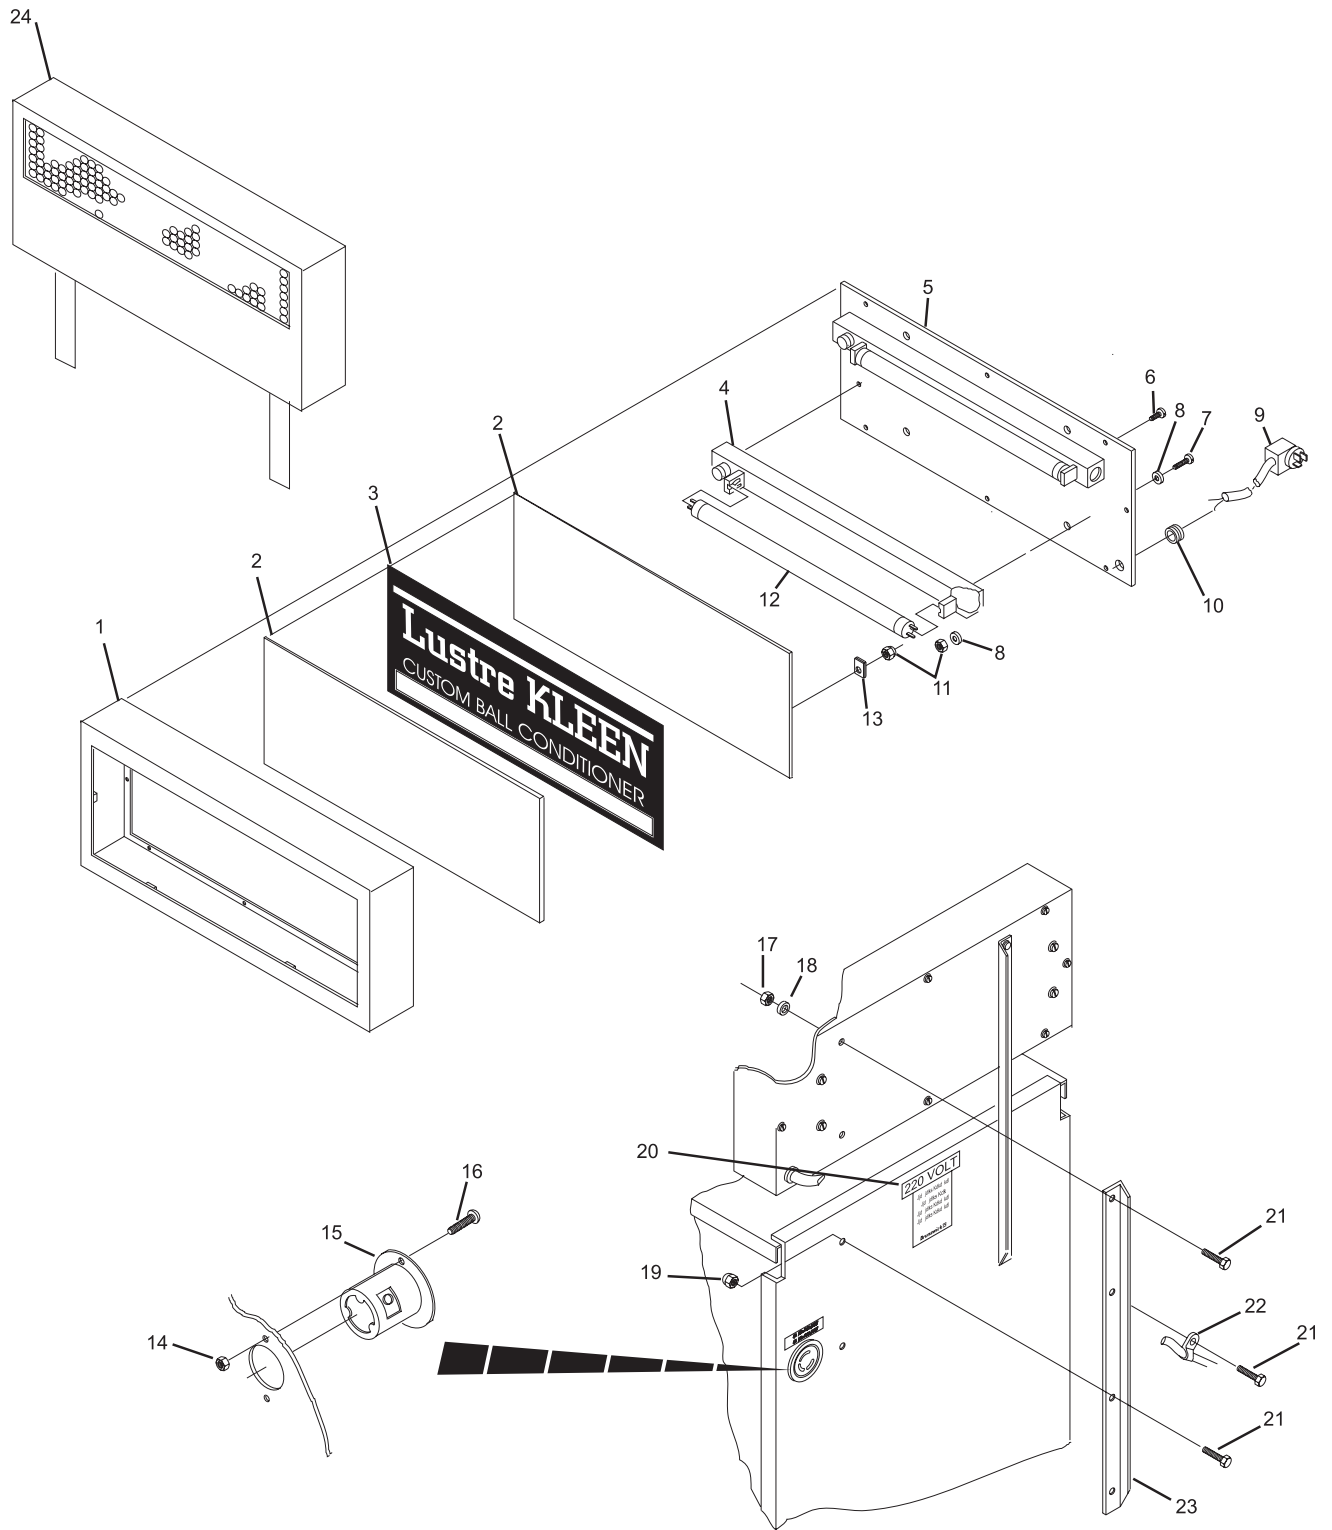

N.A. = No Longer Available

Lustre Kleen Ball Conditioner Cabinet & Frame Assembly

**Lustre Kleen Ball Conditioner
Cabinet & Frame Assembly**

Index

No.	Part No.		Description
1.	61-100148-000	N.A.	Sign Frame
2.	61-100096-000	N.A.	Plexiglass Window
3.	61-100113-000	N.A.	Lustre Kleen Photo
4.	N.A.		Strain Relief
5.	61-100092-001	N.A.	Plate Backing
6.	N.A.		Pan Hd. Screw (#8 x 3/8")
7.	11-013096-001	N.A.	Pan Hd. Screw (#10-32 x 3/8")
8.	11-198003-001		External Tooth Washer (#10)
9.	11-678614-000	N.A.	Twist-Lock Angle Plug
10.	11-611016-000	N.A.	Grommet
11.	11-125005-001		Hex Nut (#10-32)
12.	61-100200-000	N.A.	Lamp
13.	61-100094-000	N.A.	Photo Locking Tab
14.	11-170002-001		Locknut (#6-32)
15.	N.A.		Flanged Twist-Lock Receptacle
16.	11-107024-001	N.A.	Rd. Hd. Machine Screw (#6 x 3/8")
17.	11-125007-001		Hex Nut (1/4-20)
18.	11-190010-001		Flat Washer (1/4)
19.	11-170007-001		Self Locking Nut (1/4-20)
20.	61-100129-000	N.A.	Decal
21.	11-001180-001		Hex Hd. Screw (1/4-20 x 5/8")
22.	11-604105-000		Wire Clamp
23.	61-100093-000	N.A.	Sign Post
24.	14-860171-000	N.A.	LED Moving Sign - Complete

N.A. = No Longer Available

**Lustre Kleen Ball Conditioner
Illuminated Sign Assembly**

**Lustré Kleen Ball Conditioner
Illuminated Sign Assembly**

Index

No.	Part No.		Description
1.	61-100197-000	N.A.	LED Display Assembly
2.	61-100212-000		Start Button Assembly
3.	61-100199-000		LED Lights Assembly
4.	11-006118-001		Button Hd. Hex Socket Screw (#10-32 x 1/2")
5.	61-100182-000	N.A.	Coin Mechanism Assembly
6.	11-170006-001		Locknut (#10-32)
7.	61-100151-000	N.A.	Outer Holder Assembly
8.	61-100220-000	N.A.	Rubber Bumper
9.	11-013092-001	N.A.	Machine Screw (#10-32 x 1/4")
10.	61-100152-000	N.A.	Coin Box
11.	11-107007-001	N.A.	Rd. Hd. Screw (#4-40 x 5/8")
12.	61-100195-000	N.A.	Connector
13.	11-615054-000	N.A.	Micro Switch