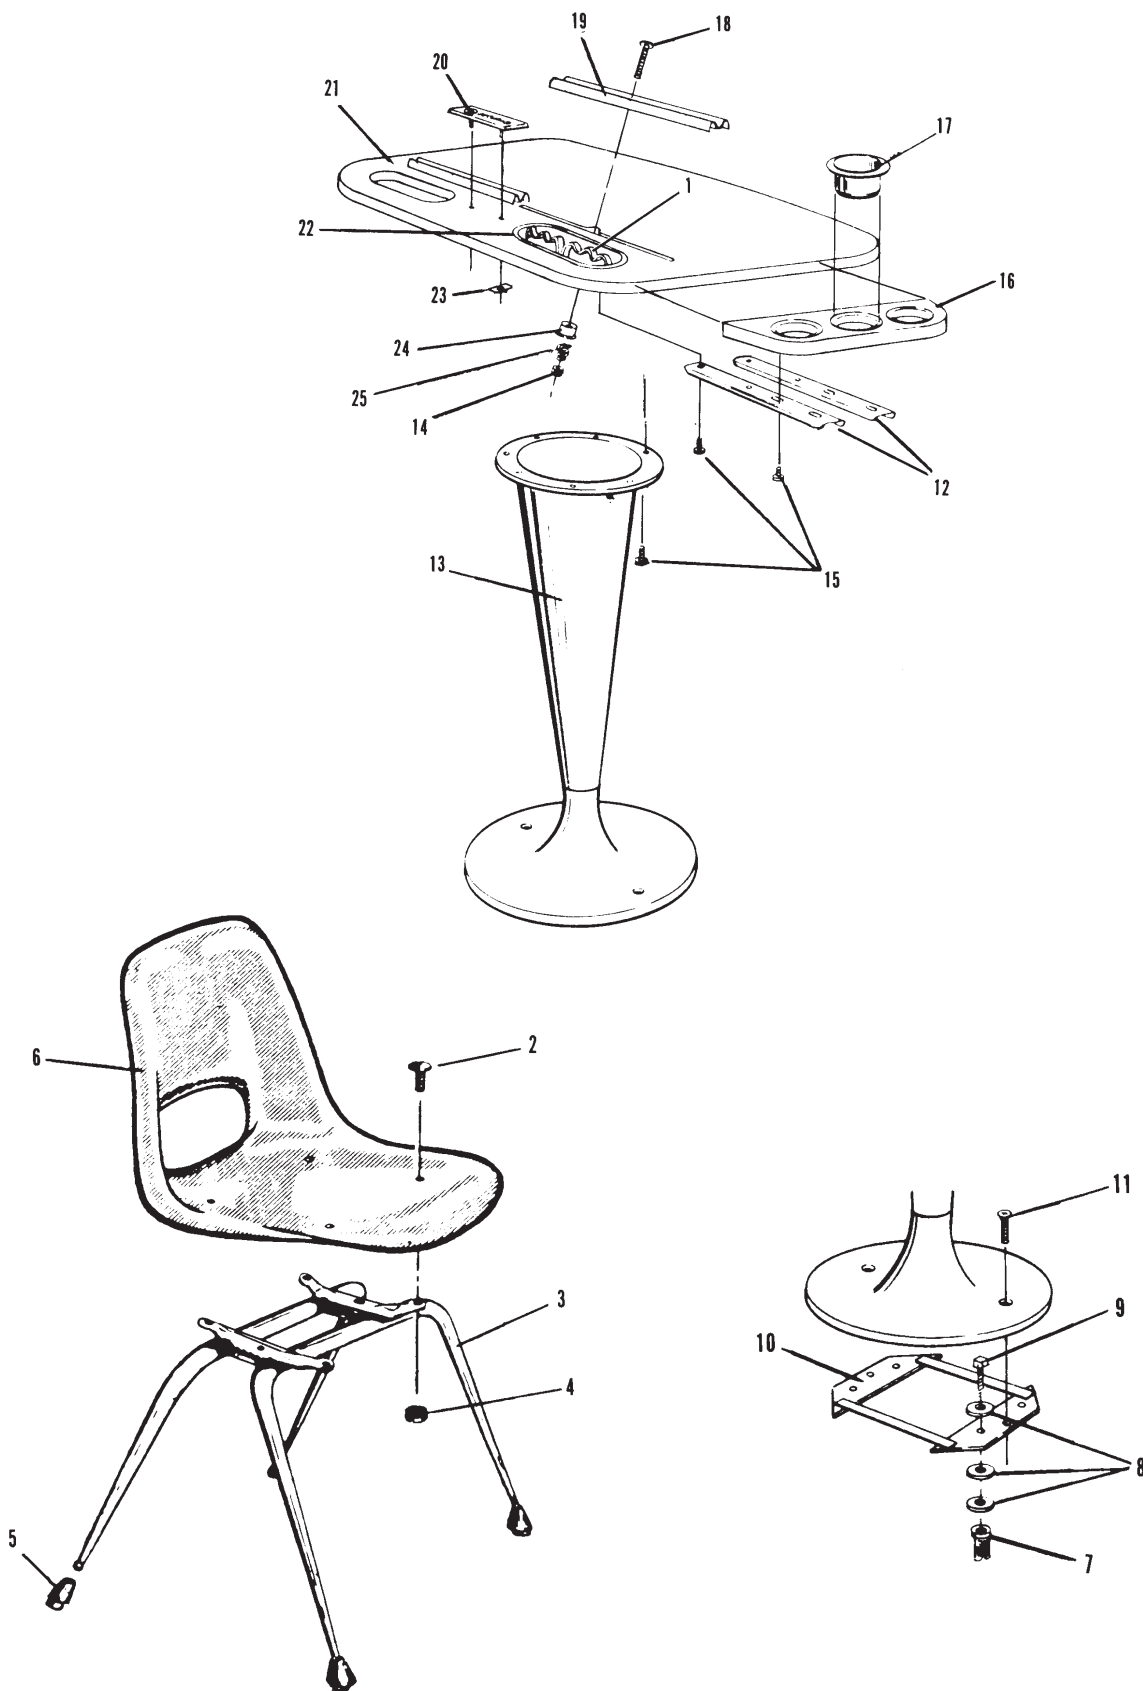

Index

No.	Part No.		Description
1.	N.A.		Ashtray Insert
2.	N.A.		T. Hd. Nib Screw (1/4-20 x 9/16")
3.	N.A.		Chassis Assembly (Brown)
4.	11-176000-001		Keps Nut (1/4-20)
5.	N.A.		Glide Only
	39-109617-000	N.A.	Foot Assembly w/Glide
6.	N.A.		Seat Assembly (White)
7.	N.A.		Concrete Fastener (3/8-16)
	N.A.		Expansion Shield (3/8-16 x 1-1/2")
8.	11-191014-001	N.A.	Flat Washer (3/8)
9.	11-001343-001		Hex Hd. Cap Screw (3/8-16 x 7/8")
	11-070063-001	N.A.	Hex Hd. Lag Screw (3/8 x 1-3/4")
10.	N.A.		Floor Frame Assembly
11.	N.A.		C.R. Oval Hd. Machine Screw (5/16-18 x 1")
12.	N.A.		Support Channel
13.	N.A.		Pedestal Assembly (Gray)
14.	11-170004-001		Self Locking Nut (8-32)
15.	N.A.		Self Tapping C.R. Rd. Hd. Screw (#14 x 3/4")
16.	N.A.		Glass and Bottle Rack
17.	N.A.		Glass and Bottle Holder
18.	N.A.		C.R. Oval Hd. Machine Screw (8-32 x 1-1/2")
19.	N.A.		Score Pad Clamp
20.	N.A.		Name Plate
21.	N.A.		Top Assembly
22.	N.A.		Ashtray
23.	N.A.		Speed Nut (3/16)
24.	N.A.		Cup
25.	N.A.		Spring

N.A. = No Longer Available

Scoring Ensemble & Bowling Chair

Scoring Ensemble & Bowling Chair