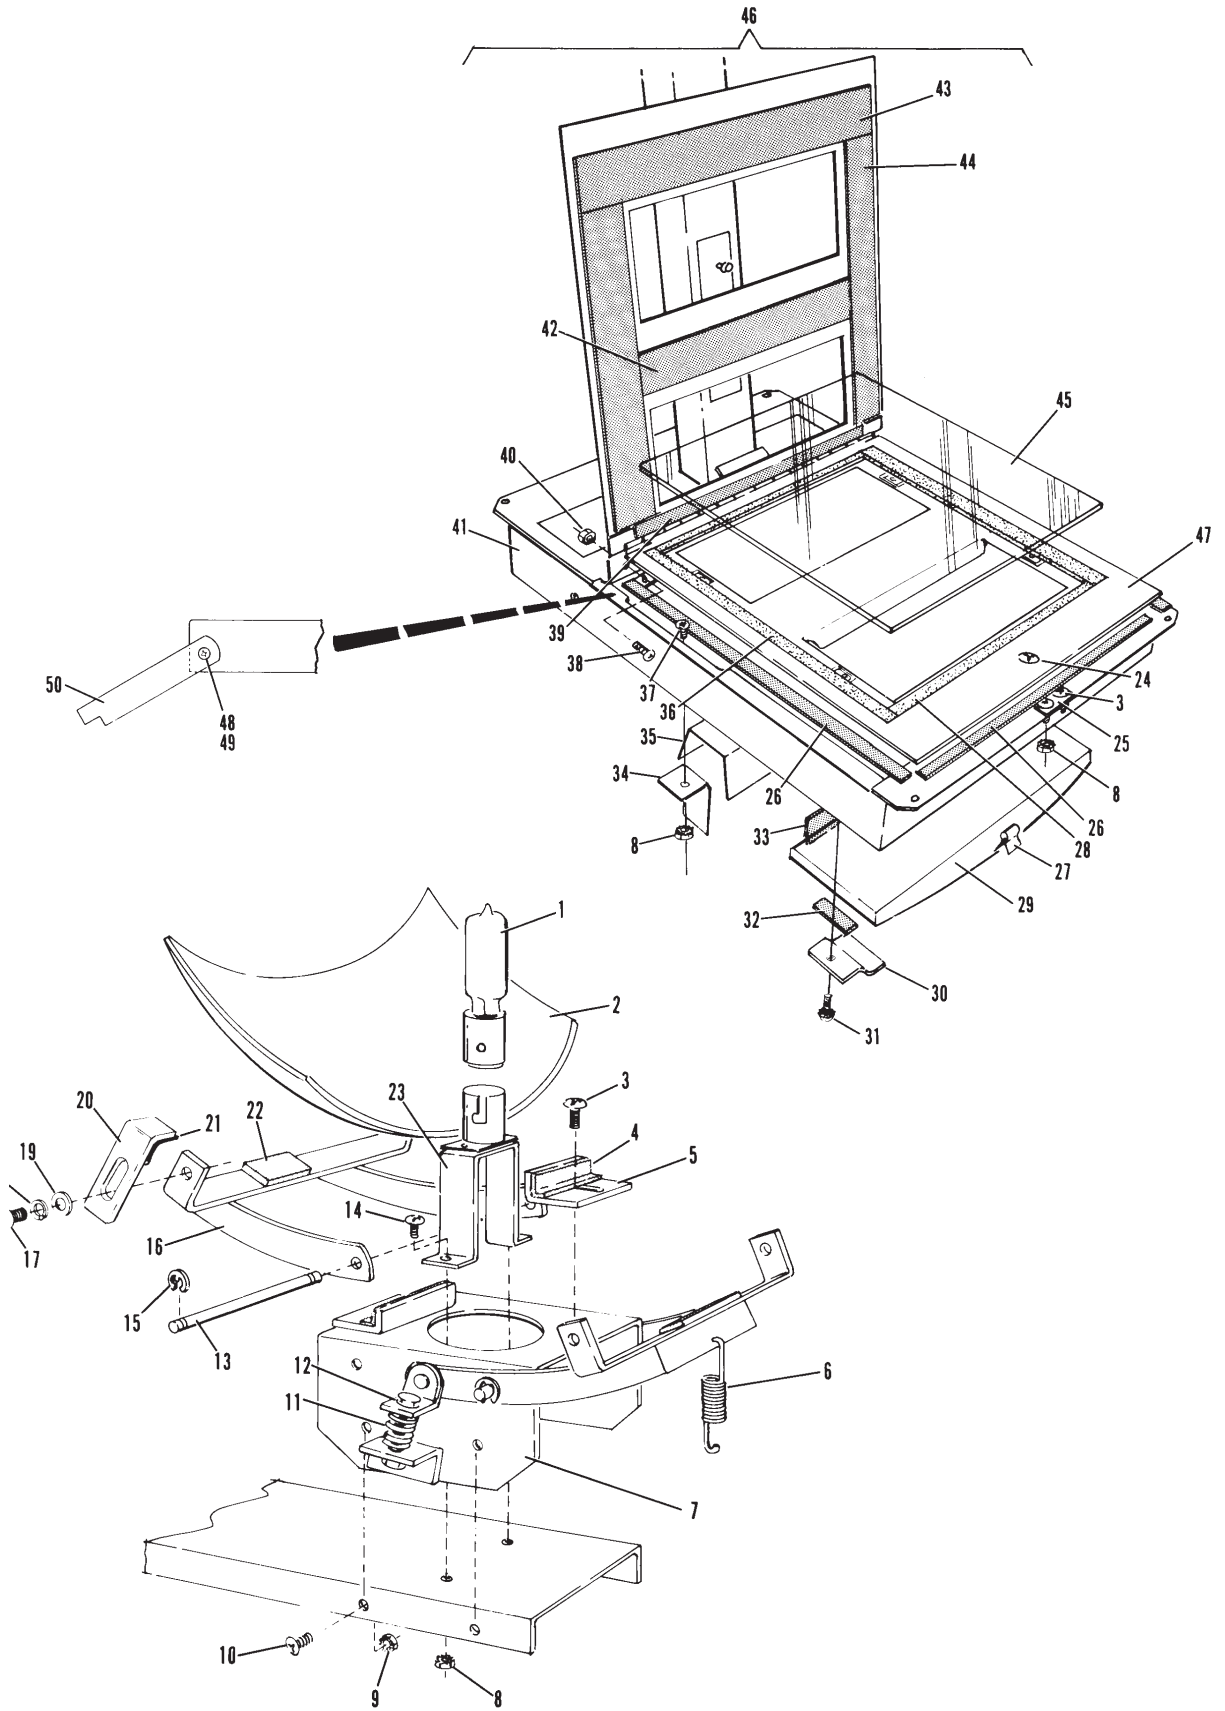

"2000" Tel-E-Score

Index

No.	Part No.	Description
1.	*N.A.	Hood Assembly - Fibreglass
2.	**N.A.	Cover Assembly - Metal
3.	N.A.	Service Lamp Only
4.	N.A.	Service Lamp Assembly - Complete
5.	11-680101-000	Connector Plug (3 Contacts)
6.	11-680302-000	Terminal
7.	N.A.	C.R. T. Hd. Machine Screw (1/4-20 x 5/8")
8.	**N.A.	Front Window (See Note)
9.	N.A.	Mirror Support
10.	N.A.	C.R. Flat Hd. Machine Screw (1/4-20 x 5/8")
11.	11-176000-001	Keps Nut (1/4-20)
12.	*N.A.	L.H. Brace
13.	11-680201-000	Receptacle (3 Contacts)
14.	11-680301-000	Terminal
15.	N.A.	Set Screw (1/4-20 x 1/2")
16.	*N.A.	Pan Only
	N.A.	Pan Assembly - Complete
17.	N.A.	Short Clamp
18.	N.A.	Window
19.	11-024045-001	N.A. C.R. T. Hd. Machine Screw (6-32 x 3/8")
20.	11-190002-001	Flat Washer (#6)
21.	11-125001-001	Hex Nut (6-32)
22.	53-600350-000	N.A. Lens
23.	*53-600378-000	N.A. Long Clamp
24.	N.A.	Lens Holder
25.	53-600366-000	N.A. Dart Clip
26.	N.A.	Adjusting Bushing
27.	N.A.	Sems Hex Hd. Cap Screw (1/4-20 x 3/4")
28.	11-191010-001	Flat Washer (1/4)
29.	N.A.	Spring Washer (1/4)
30.	11-170007-001	Self Locking Nut (1/4-20)
31.	11-001180-001	Hex Hd. Cap Screw (1/4-20 x 5/8")
32.	N.A.	Cable Clamp
33.	N.A.	C.R. Rd. Hd. Machine Screw
34.	11-176008-001	Keps Nut (10-32)
35.	11-001182-001	Hex Hd. Cap Screw (1/4-20 x 3/4")
36.	*N.A.	R.H. Brace
37.	N.A.	C.R. Pan Hd. Machine Screw (1/4-20 x 5/8")
38.	N.A.	Spring Fastener
39.	N.A.	Lower Right Mirror Support - Shown
	N.A.	Lower Left Mirror Support - Opposite
40.	N.A.	Lower Mirror
41.	N.A.	Center Mirror
42.	N.A.	Center Mirror Support
43.	N.A.	Lamp - 25T8
44.	N.A.	Socket Assembly
45.	N.A.	Lamp Bracket
46.	N.A.	Side Mirror
47.	**N.A.	Pan Assembly
48.	**N.A.	Rubber Channel
49.	**N.A.	Decal - "Brunswick"
50.	**N.A.	Window Clamp
51.	*N.A.	Front Window
52.	*N.A.	Rear Window

N.A. = No Longer Available

* Units Serial # to 2992

** Units Serial #2992 and Up

NOTE:Use double face tape to attach. Purchase Locally.

"2000" Tel-E-Score