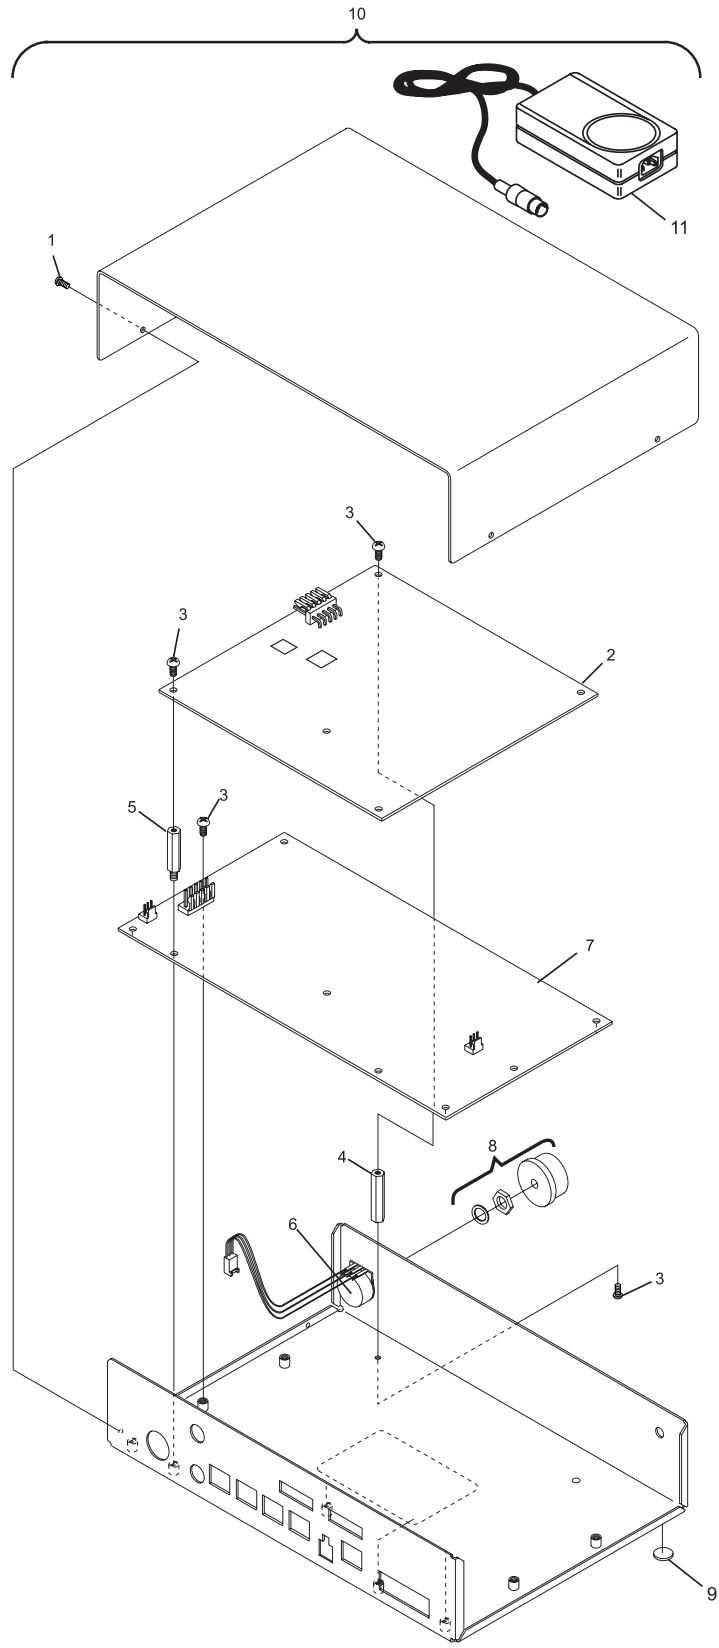

Section E

CONTROL DESK

Index

No.	Part No.	Description
1.	11-087500-000	Self Tapping Screw (#4 x 1/4)
2.	57-861262-4xx	Composite to RGB PCB (Brunswick Repair/Exchange)
3.	11-012021-001	Pan Hd. C.R. Mach. Screw (#6-32 x 5/16")
4.	11-185307-000	Hex Male/Female Spacer (#6-32 x 1-1/4")
5.	11-185315-000	Hex Male/Female Spacer (#6-32 x 1")
6.	57-300306-000	Potentiometer Assembly
7.	57-300487-4xx	CMS Audio PCB (Brunswick Repair/Exchange)
8.	N.A.	Knob (includes Washer & Nut)
9.	11-650009-000	Foot
10.	57-861313-4xx	CMS Audio/Video Control Box Assembly w/Beep
11.	57-300133-000	Power Supply

N.A. = No Longer Available

Associated Interconnecting Cables

57-300500-000 A/V Box to Beep Cable Assembly

CMS Audio/Video Control Box w/Beep

Index

No.	Part No.	Description
1.	57-300185-000	Handset W/Volume Control
	57-861258-000	Handset for Command Network Desk Command
2.	57-300205-000	Intercom Hang-Up Cable Assembly
3.	57-300187-000	Hook Switch (Includes Mount Screws)
4.	11-697233-000	Connector
5.	11-680326-000	Terminal
6.	57-860930-000	Handset Interface PCB
7.	11-012020-001	Pan Hd. C.R. Screw W/Lockwasher (#6-32 x 1/4")
8.	11-615479-000	Potentiometer Knob
9.	11-084245-000	Pan Head C.R. Screw (#6-32 x 1/2")
10.	57-300399-000	Mounting Plate
11.	57-300410-000	Beep Speaker w/Cable Assembly
12.	11-176005-001	Keps Nut (#6-32)
13.	57-300398-000	Beep Speaker PCB Assembly
14.	57-300186-000	Cover

Associated Interconnecting Cables

57-300406-000	Intercom Floor to Floor
57-300498-000	Beeper to Intercom Cable Assembly (Short)
57-300499-000	Beeper to Intercom Cable Assembly (Long)

Frameworkx Intercom w/Beep Speaker