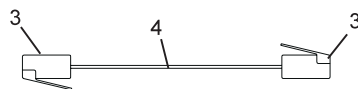

Index

No.	Part No.	Description
1.	57-860370-032	Light Interface Unit (UP to 32 Lanes)(Brunswick Repair/Exchange)
2.	57-860370-064	Light Interface Unit (UP to 64 Lanes)(Brunswick Repair/Exchange)
3.	11-680177-002	Connector
4.	57-215663-000	Billiards Light Control Cable Assembly

Billiards Light Interface Unit and Control Cable

Billiards Light Interface Unit and Control Cable