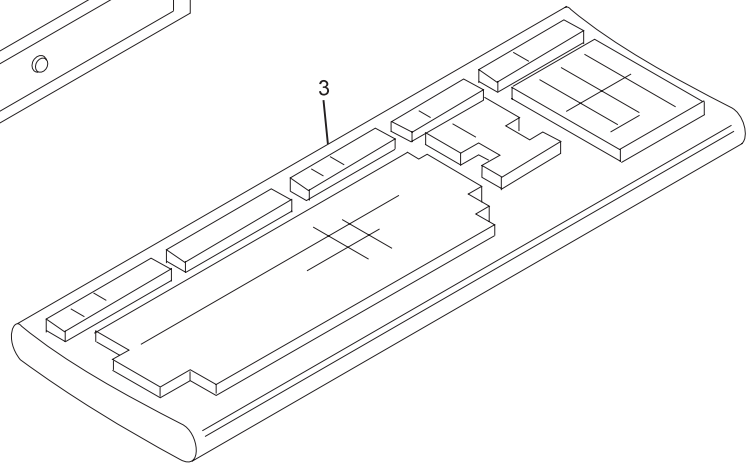

Cash Express System

Index

No.	Part No.	Description
1.	57-860370-032	Light Interface Unit (UP to 32 Lanes)(Brunswick Repair/Exchange)
2.	57-860370-064	Light Interface Unit (UP to 64 Lanes)(Brunswick Repair/Exchange)
3.	11-680177-002	Connector
4.	57-215663-000	Billiards Light Control Cable Assembly

Billiards Light Interface Unit and Control Cable

Billiards Light Interface Unit and Control Cable

Index No.	Part No.	Description
1.	57-860836-000	Magnetic Card Encoder (Writer)

Magnetic Card Encoder

Index

No.	Part No.	Description
1.	57-861559-000	Color Monitor
2.	57-861009-000	Keyboard
3.	57-861025-000	Intelligent Cash Drawer

Stand Alone Billiards Terminal

Stand Alone Billiards Terminal

Index

No.	Part No.	Description
1.	57-860844-000	Magnetic Card Reader (includes Power Adapter)
2.	11-680177-000	4 Position Phone Connector