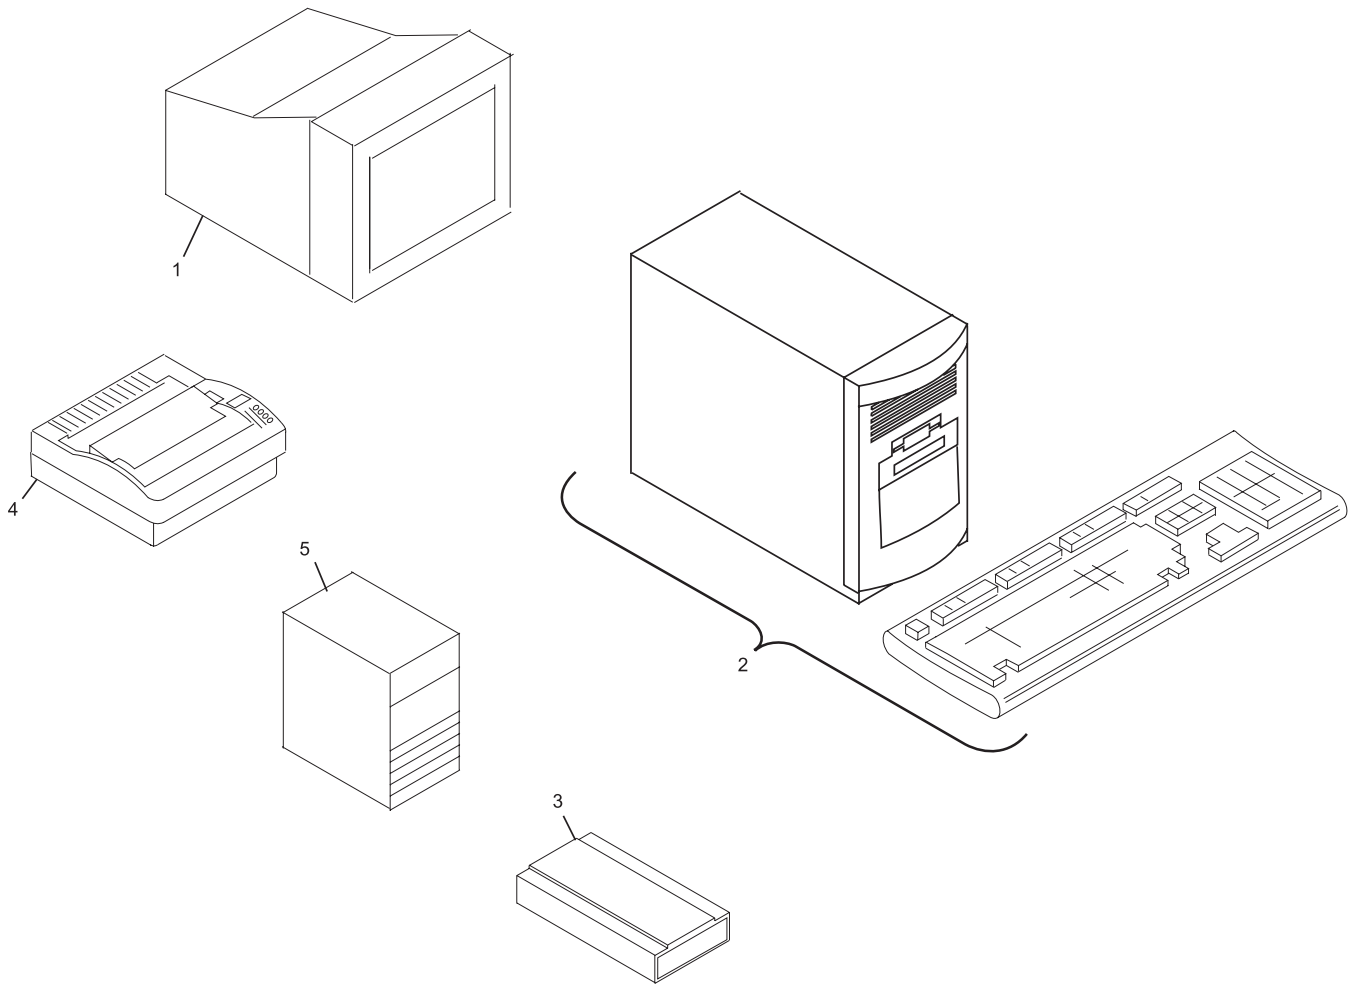

Index

No.	Part No.	Description
1.	57-861559-000	Color Monitor
2.	57-861100-000	Digital PC3100 Short Tower, 166 Mz, 16 MB, 2.0 GB - PC System (includes Keyboard)
3.	57-861086-000	Modem - U.S. Robotics
4.	57-861017-000	Parallel Printer Office Only (Brunswick Repair/Exchange)
5.	57-860588-000	Uninterruptable Power Supply

Cashworx System