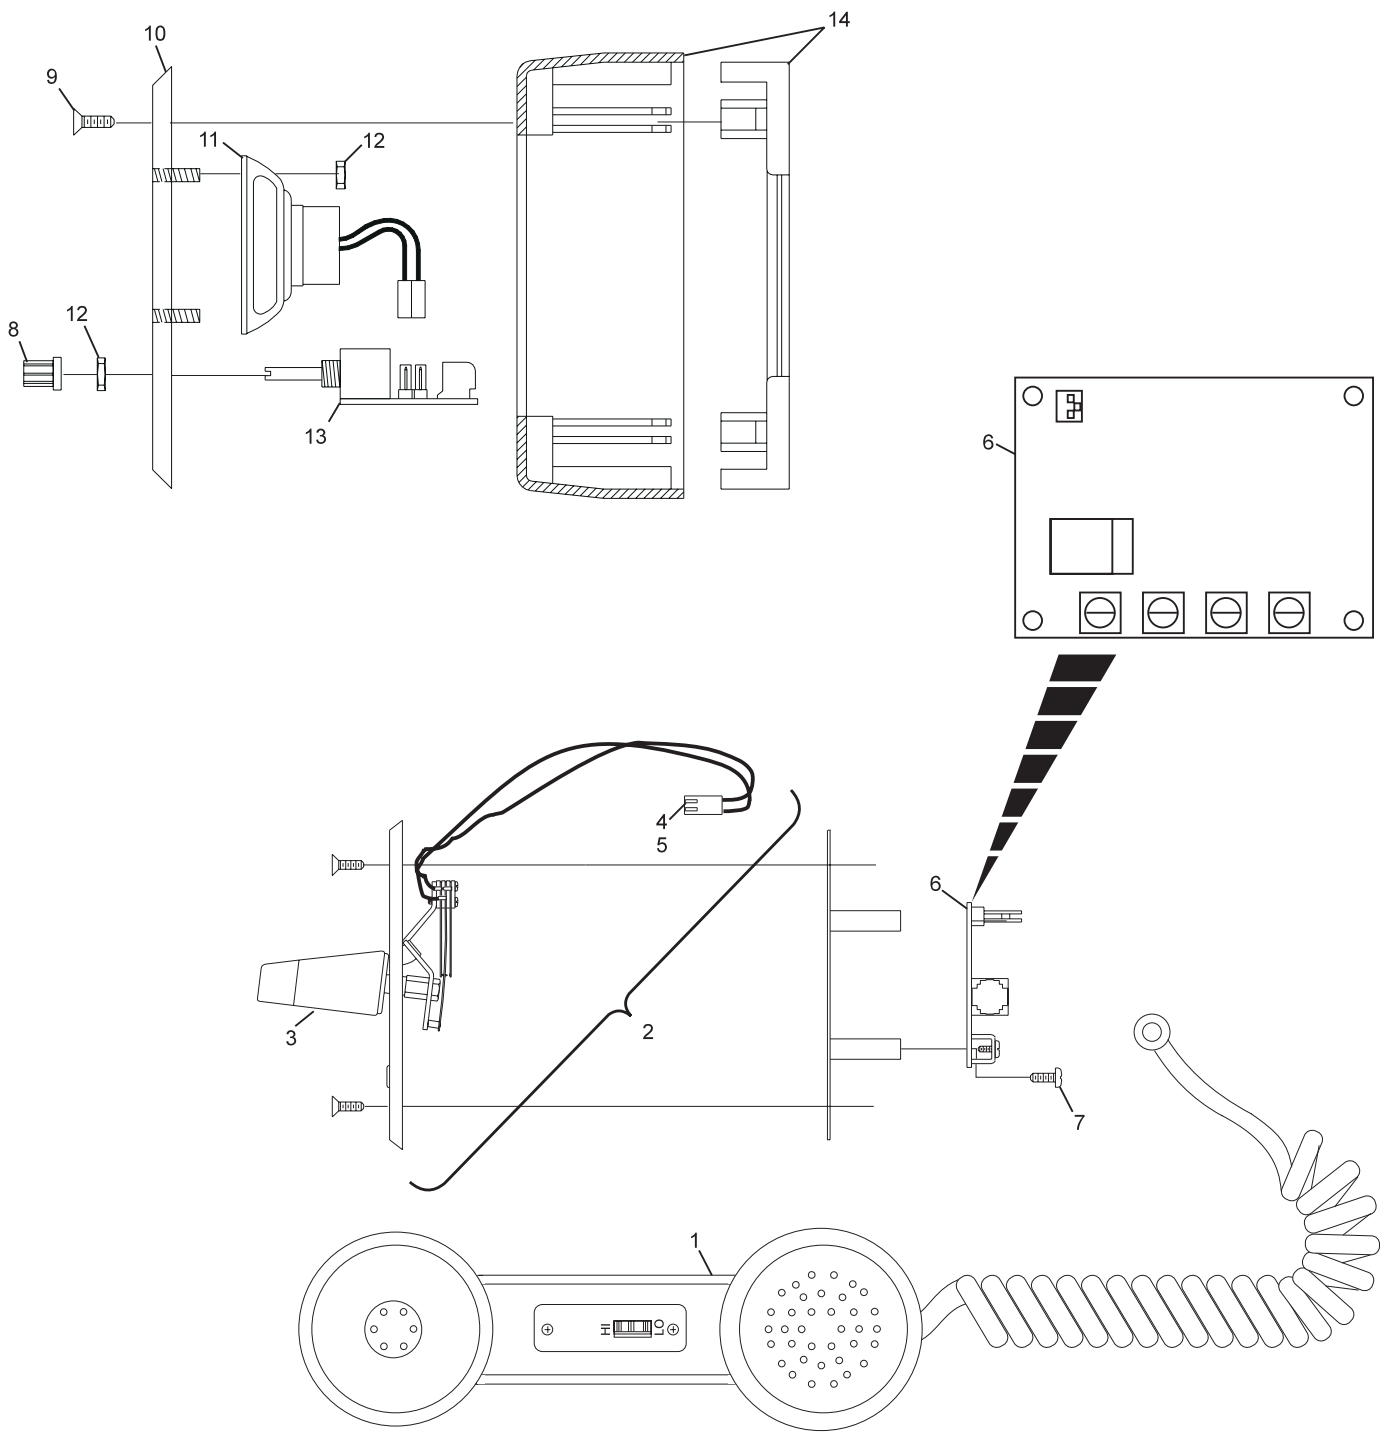

Section E

CONTROL DESK

Index

No.	Part No.	Description
1.	11-087500-000	Self Tapping Screw (#4 x 1/4)
2.	57-861262-4xx	Composite to RGB PCB (Brunswick Repair/Exchange)
3.	11-012021-001	Pan Hd. C.R. Mach. Screw (#6-32 x 5/16")
4.	11-185307-000	Hex Male/Female Spacer (#6-32 x 1-1/4")
5.	11-185315-000	Hex Male/Female Spacer (#6-32 x 1")
6.	57-300306-000	Potentiometer Assembly
7.	57-300487-4xx	CMS Audio PCB (Brunswick Repair/Exchange)
8.	N.A.	Knob (includes Washer & Nut)
9.	11-650009-000	Foot
10.	57-861313-4xx	CMS Audio/Video Control Box Assembly w/Beep
11.	57-300133-000	Power Supply

N.A. = No Longer Available

Associated Interconnecting Cables

57-300500-000 A/V Box to Beep Cable Assembly

CMS Audio/Video Control Box w/Beep

Index

No.	Part No.	Description
1.	57-300185-000	Handset W/Volume Control
	57-861258-000	Handset for Command Network Desk Command
2.	57-300205-000	Intercom Hang-Up Cable Assembly
3.	57-300187-000	Hook Switch (Includes Mount Screws)
4.	11-697233-000	Connector
5.	11-680326-000	Terminal
6.	57-860930-000	Handset Interface PCB
7.	11-012020-001	Pan Hd. C.R. Screw W/Lockwasher (#6-32 x 1/4")
8.	11-615479-000	Potentiometer Knob
9.	11-084245-000	Pan Head C.R. Screw (#6-32 x 1/2")
10.	57-300399-000	Mounting Plate
11.	57-300410-000	Beep Speaker w/Cable Assembly
12.	11-176005-001	Keps Nut (#6-32)
13.	57-300398-000	Beep Speaker PCB Assembly
14.	57-300186-000	Cover

Associated Interconnecting Cables

57-300406-000	Intercom Floor to Floor
57-300498-000	Beeper to Intercom Cable Assembly (Short)
57-300499-000	Beeper to Intercom Cable Assembly (Long)

Frameworkx Intercom w/Beep Speaker