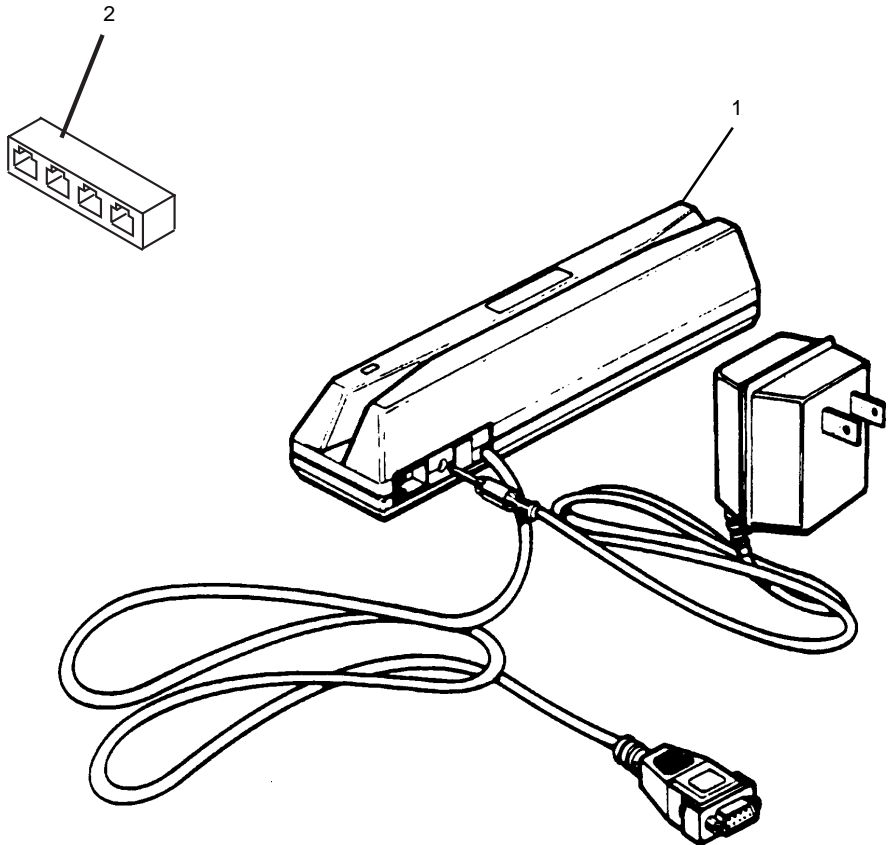

Index

No.	Part No.	Description
1.	57-860844-000	Magnetic Card Reader (includes Power Adapter)
2.	11-680177-000	4 Position Phone Connector

Magnetic Card Reader

Magnetic Card Reader