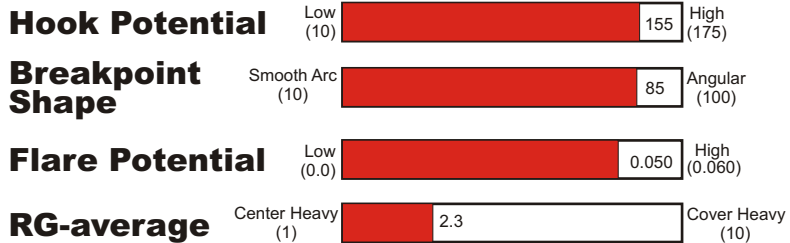

TOTAL INFERNO[®]

OCTANE GRIPTION

Coverstock Octane™ Gription Pearl
Core Construction Super Ultra Low-RG
Factory Finish Rough Buff
Available Weights 12 - 16 Pounds

© 2006 Brunswick Bowling & Billiards Corporation