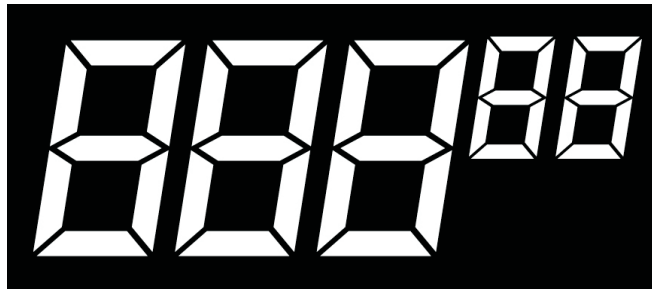

Coverstock

Core Construction

Medium RG Asymmetric

Factory Finish

Rough Buff

Available Weights

12 - 16 Pounds

Hook Potential

Breakpoint Shape

Flare Potential

RG-average

Brunswick The Brunswick logo symbol is a blue square containing a white crown above a white letter 'B'.